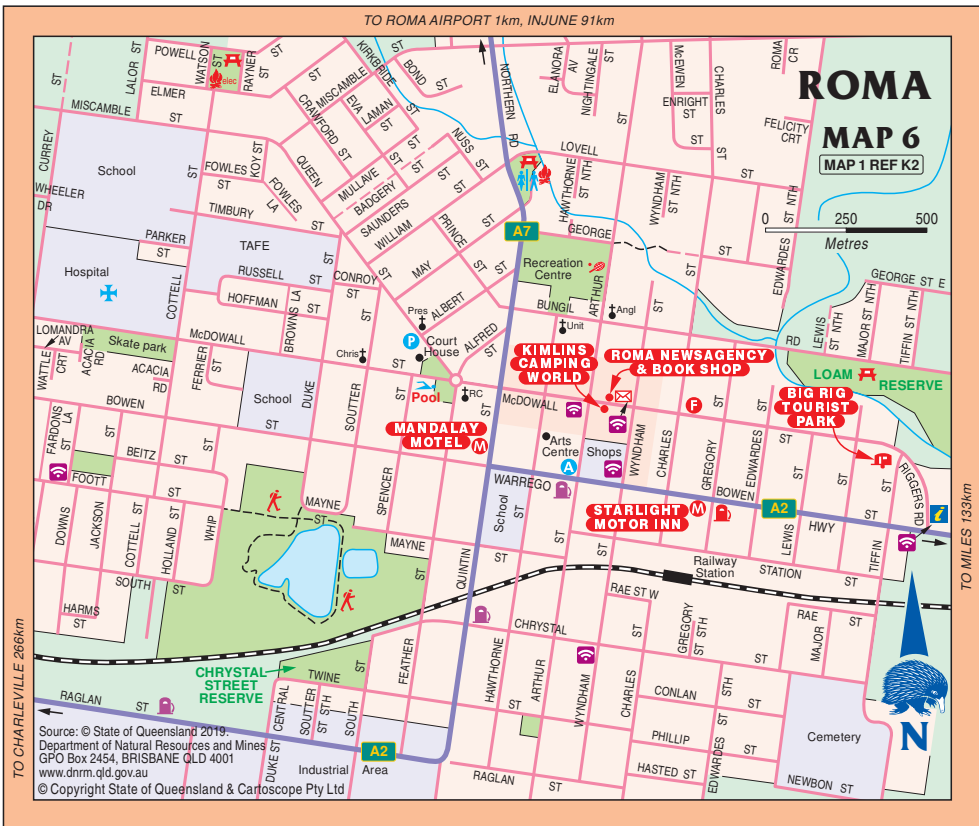

TO ROMA AIRPORT 1km, INJUNE 91km

CARTOSCOPE MAPS AND GUIDES

Log on to see detailed touring and holiday maps, information and to purchase maps and guides.

Click on the weblink below to log on

www.maps.com.au