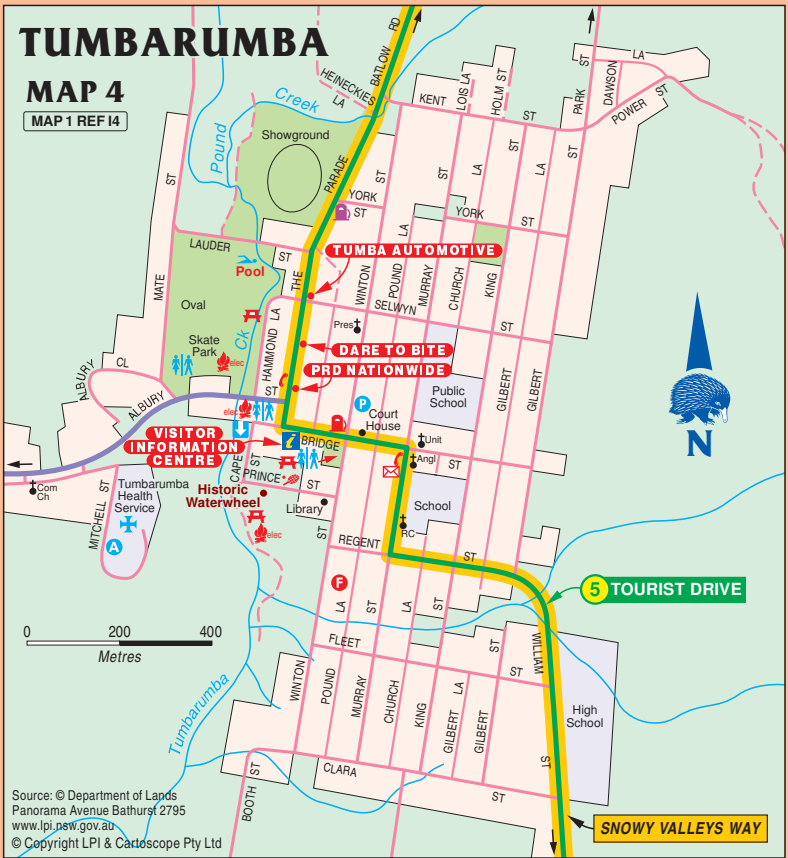

TO BATLOW 37km, TUMUT 69km

To Golf Club

TUMBARUMBA

MAP 4

MAP 1 REF 14

TO ROSEWOOD 24km, JINGELLIC 4.7km

Source: © Department of Lands
Panorama Avenue Bathurst 2795
www.lpi.nsw.gov.au
© Copyright LPI & Cartoscope Pty Ltd

TO TOOMA 35km, CORYYONG 74km

CARTOSCOPE MAPS AND GUIDES

Log on to see detailed touring and holiday maps, information and to purchase maps and guides.

Click on the weblink below to log on

www.maps.com.au

Grab a map ... and plan your next getaway