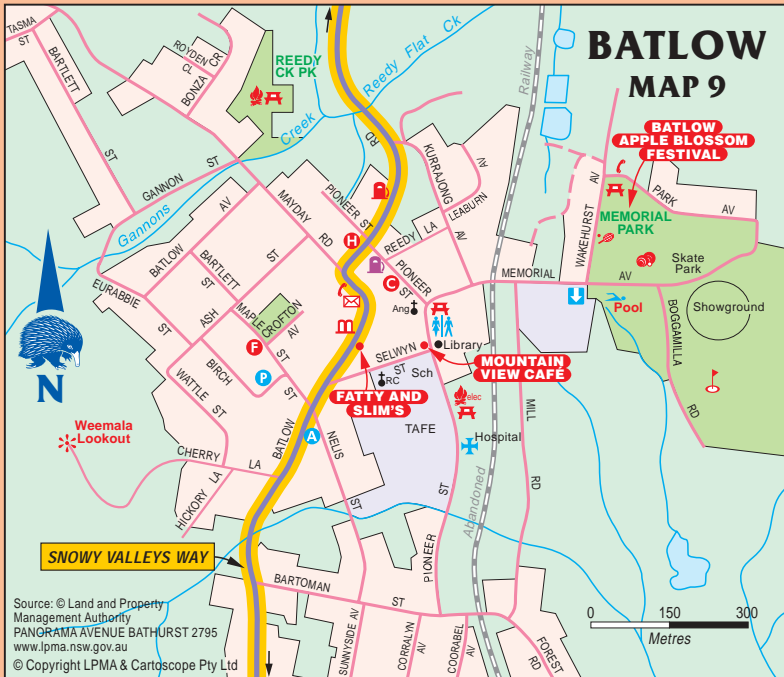

TO TUMUT 31km

CARTOSCOPE MAPS AND GUIDES

Log on to see detailed touring and holiday maps, information and to purchase maps and guides.

Click on the weblink below to log on

www.maps.com.au

Grab a map ...
 and plan your next getaway

www.lpma.nsw.gov.au

Click above for NSW Government map products

Land and Property Management Authority