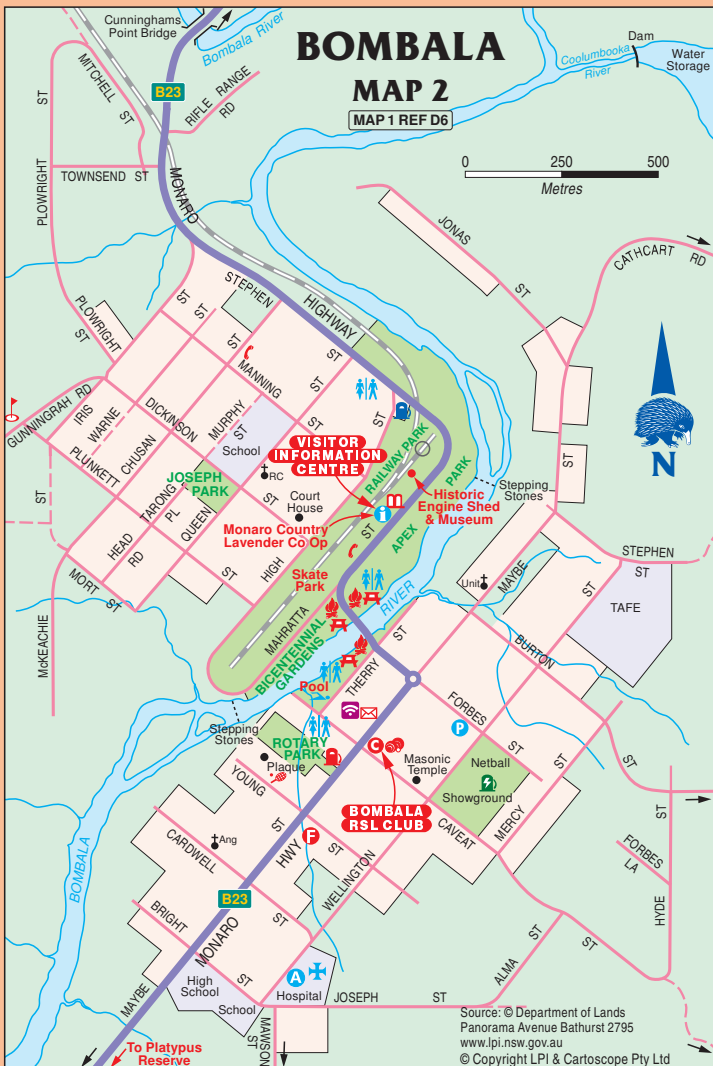

COOMA 84km, CANBERRA 192km

CARTOSCOPE MAPS AND GUIDES

Log on to see detailed touring and holiday maps, information and to purchase maps and guides.

Click on the weblink below to log on

www.maps.com.au

Grab a map ...
and plan your next getaway

www.shop.nsw.gov.au

Click above for NSW Government map products

shop.nsw
NSW Government Online Shop