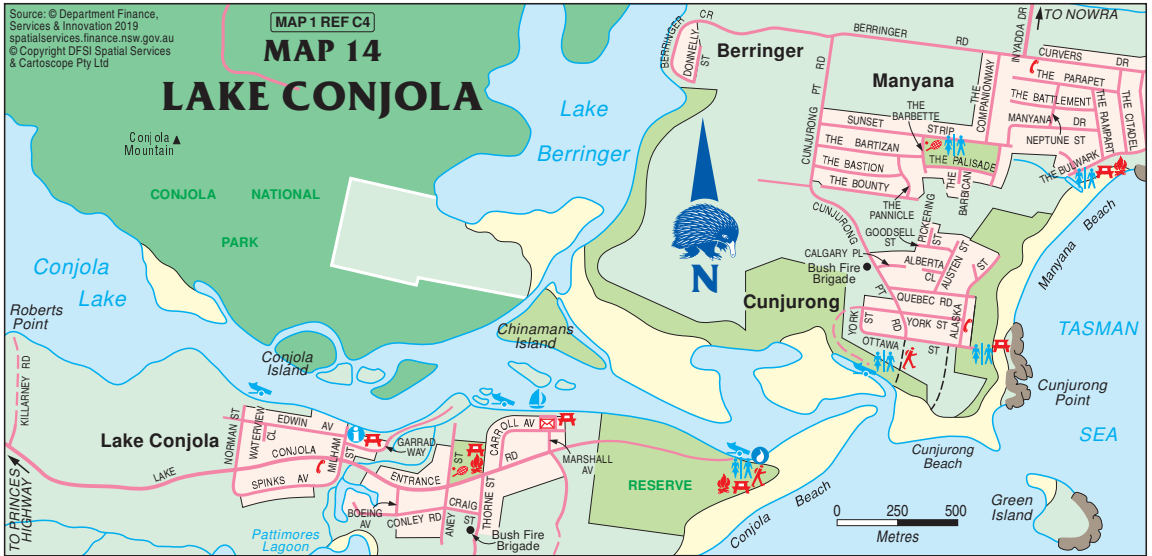

MAP 1 REF C4

MAP 14

LAKE CONJOLA

CARTOSCOPE MAPS AND GUIDES

Log on to see detailed touring and holiday maps, information and to purchase maps and guides.

Click on the weblink below to log on

www.maps.com.au