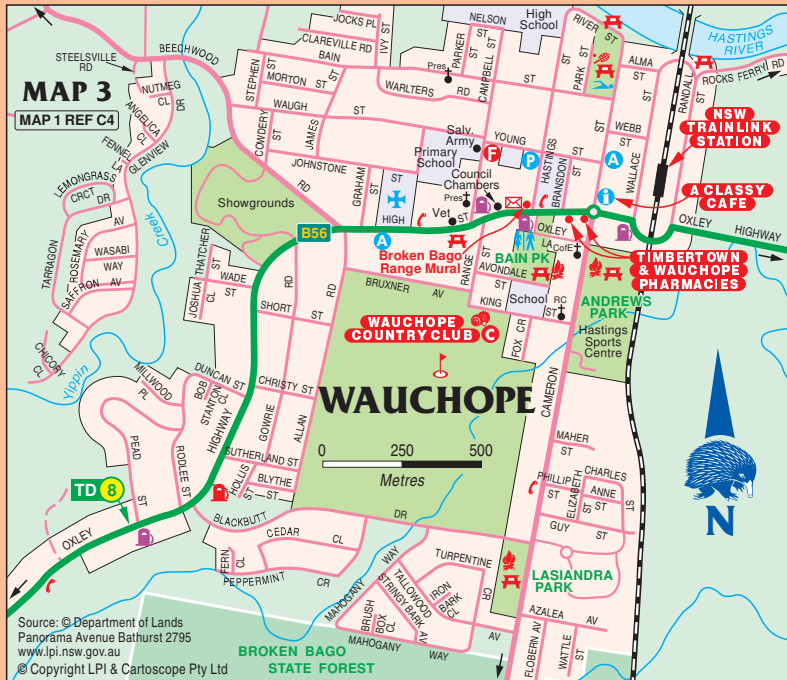

BEECHWOOD 5km

ROCKS FERRY RESERVE 14km

PORT MACQUARIE 20km

CARTOSCOPE MAPS AND GUIDES

Log on to see detailed touring and holiday maps, information and to purchase maps and guides.

Click on the weblink below to log on

www.maps.com.au

Grab a map ...
and plan your next getaway

www.lpi.nsw.gov.au

Click above for NSW Government map products

Land & Property Information