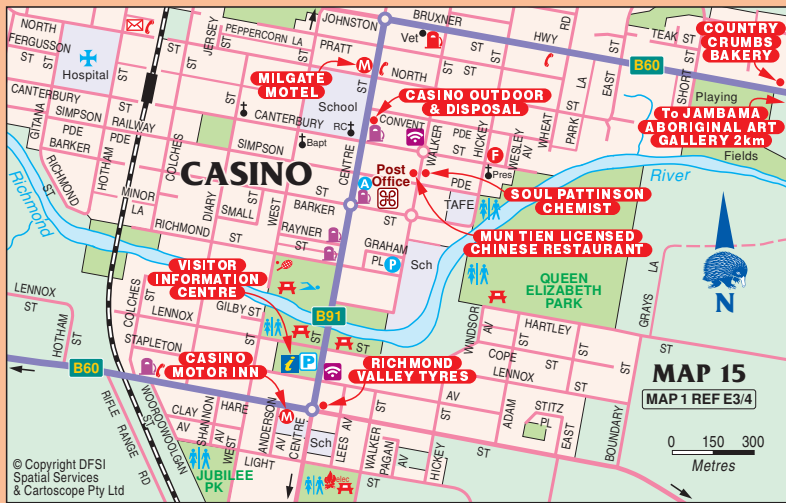

TO KYOGLE 32km

TO LISMORE 30km

TO TENTERFIELD 126km

GRAFTON 111km

CORAKI 31km,
WOODBURN 51km