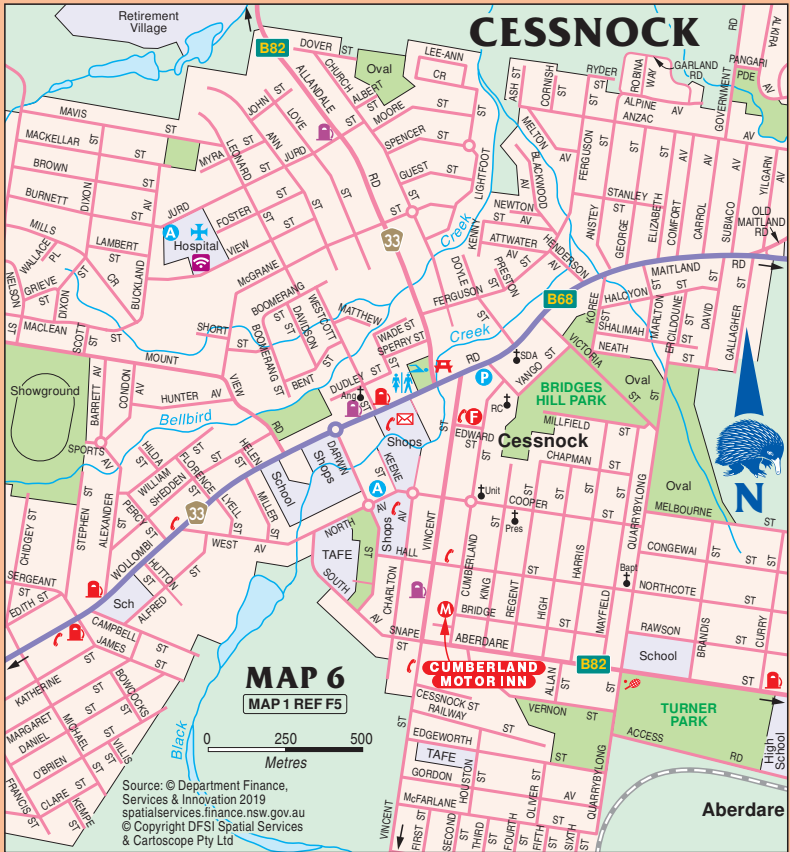

TO BRANXTON 22km

CESSNOCK

TO WOLLUMBI 28km

TO KURRI KURRI 14km,
MAITLAND 28km

TO KEARSLEY 5km,
FREEWAY 30km

To Wineries