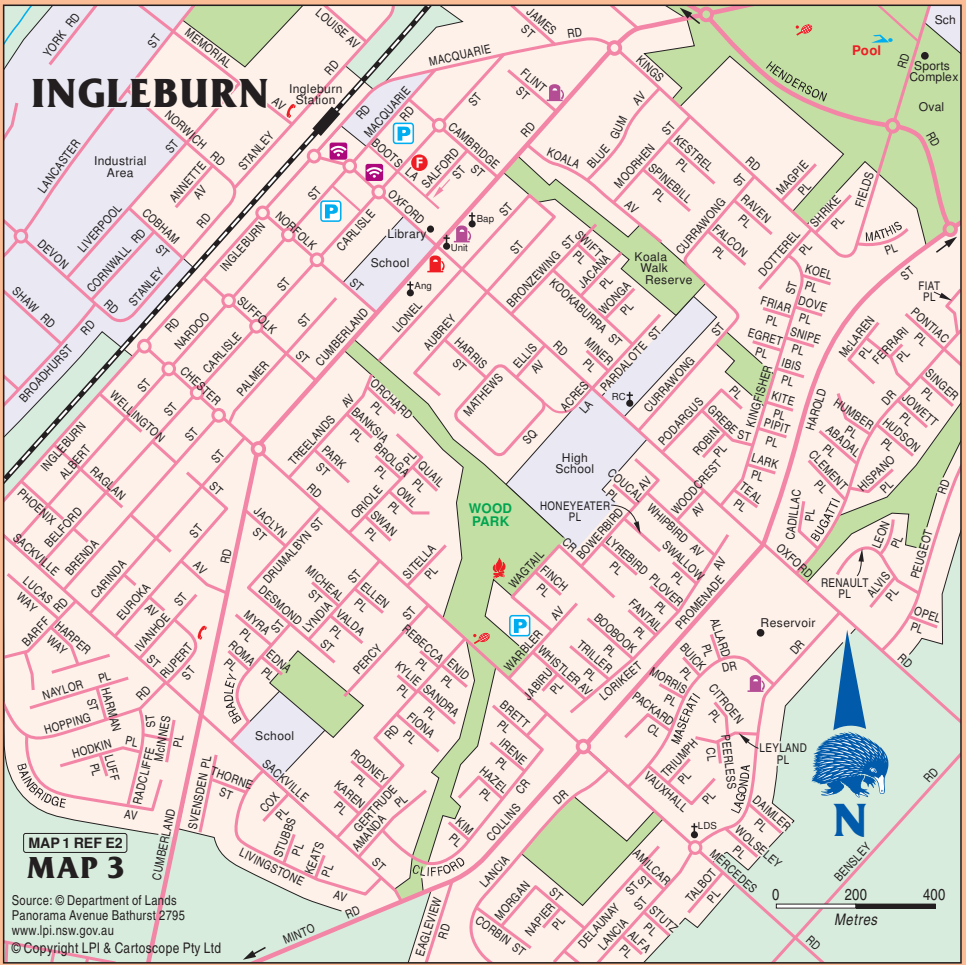

TO SOUTH WESTERN FREEWAY 2km

TO MACQUARIE FIELDS 3km

INGLEBURN

MAP 1 REF E2
MAP 3

© Copyright LPI & Cartoscope Pty Ltd

TO CAMPBELLTOWN 6km