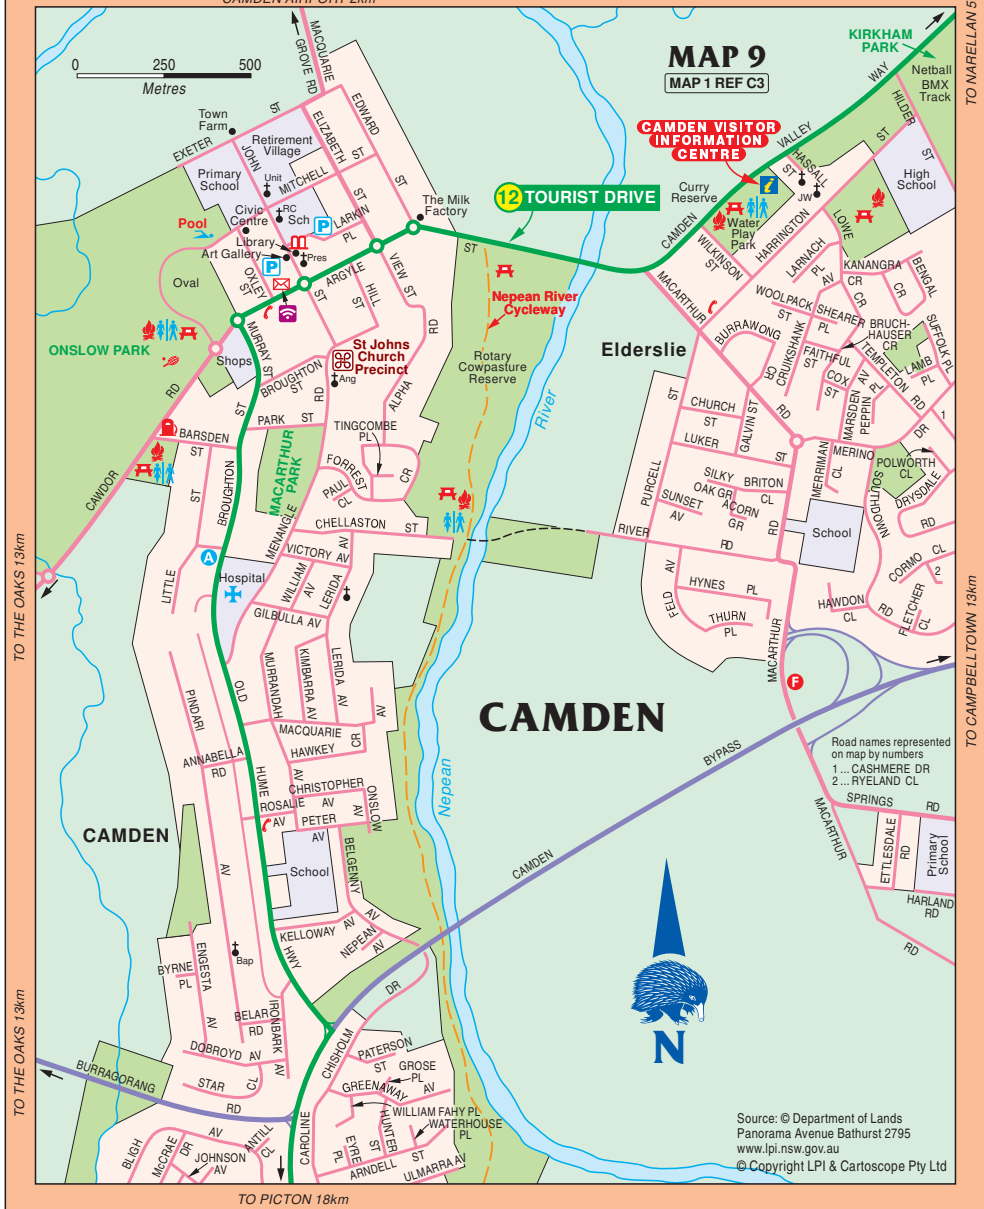

TO ORAN PARK 7km,
CAMDEN AIRPORT 2km

TO NARELLAN 5km

CARTOSCOPE MAPS AND GUIDES

Log on to see detailed touring and holiday maps, information and to purchase maps and guides.

Click on the weblink below to log on