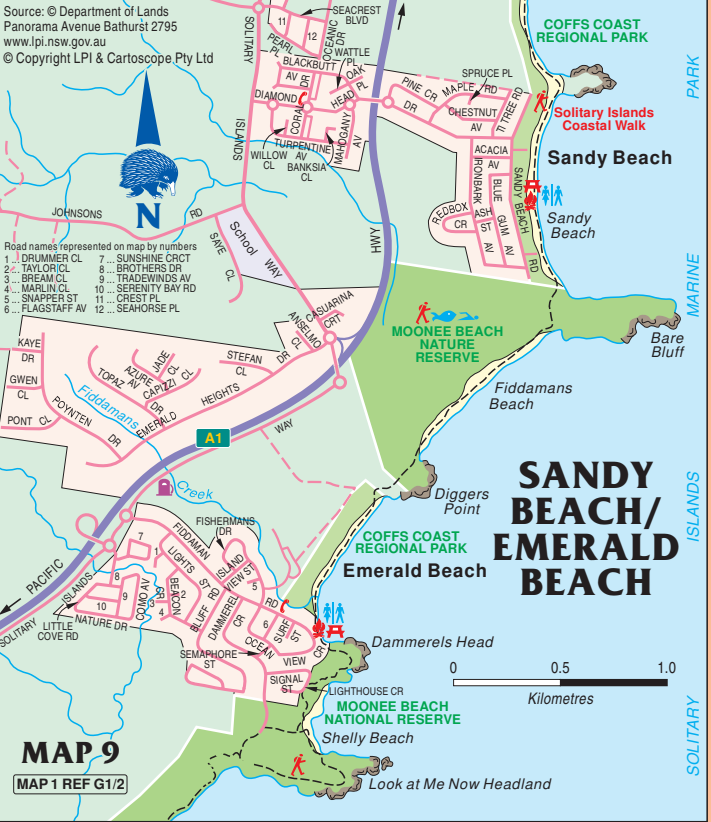

TO WOOLGOOLGA 4km

Source: © Department of Lands
Panorama Avenue Bathurst 2795
www.lpi.nsw.gov.au
© Copyright LPI & Cartoscope Pty Ltd

MAP 9

MAP 1 REF G1/2

CARTOSCOPE MAPS AND GUIDES

Log on to see detailed touring and holiday maps, information and to purchase maps and guides.

Click on the weblink below to log on

www.maps.com.au

Grab a map ...
and plan your next getaway

www.shop.nsw.gov.au

Click above for NSW Government map products

shop.nsw
NSW Government Online Shop