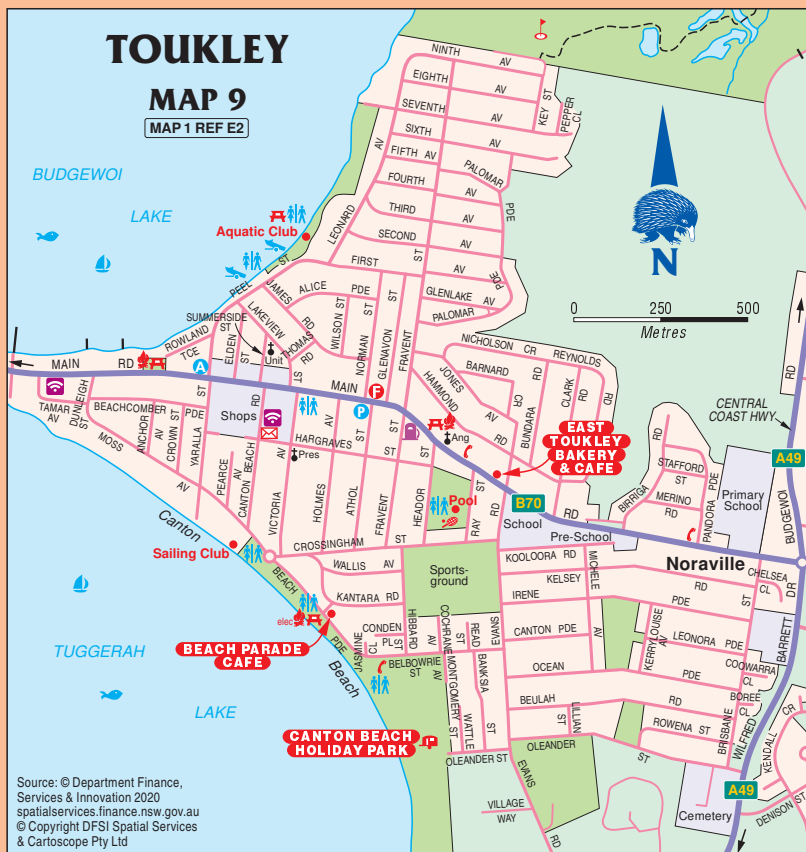

TOUKLEY

MAP 9

MAP 1 REF E2

TO PACIFIC HIGHWAY 4km

TO THE ENTRANCE 12km