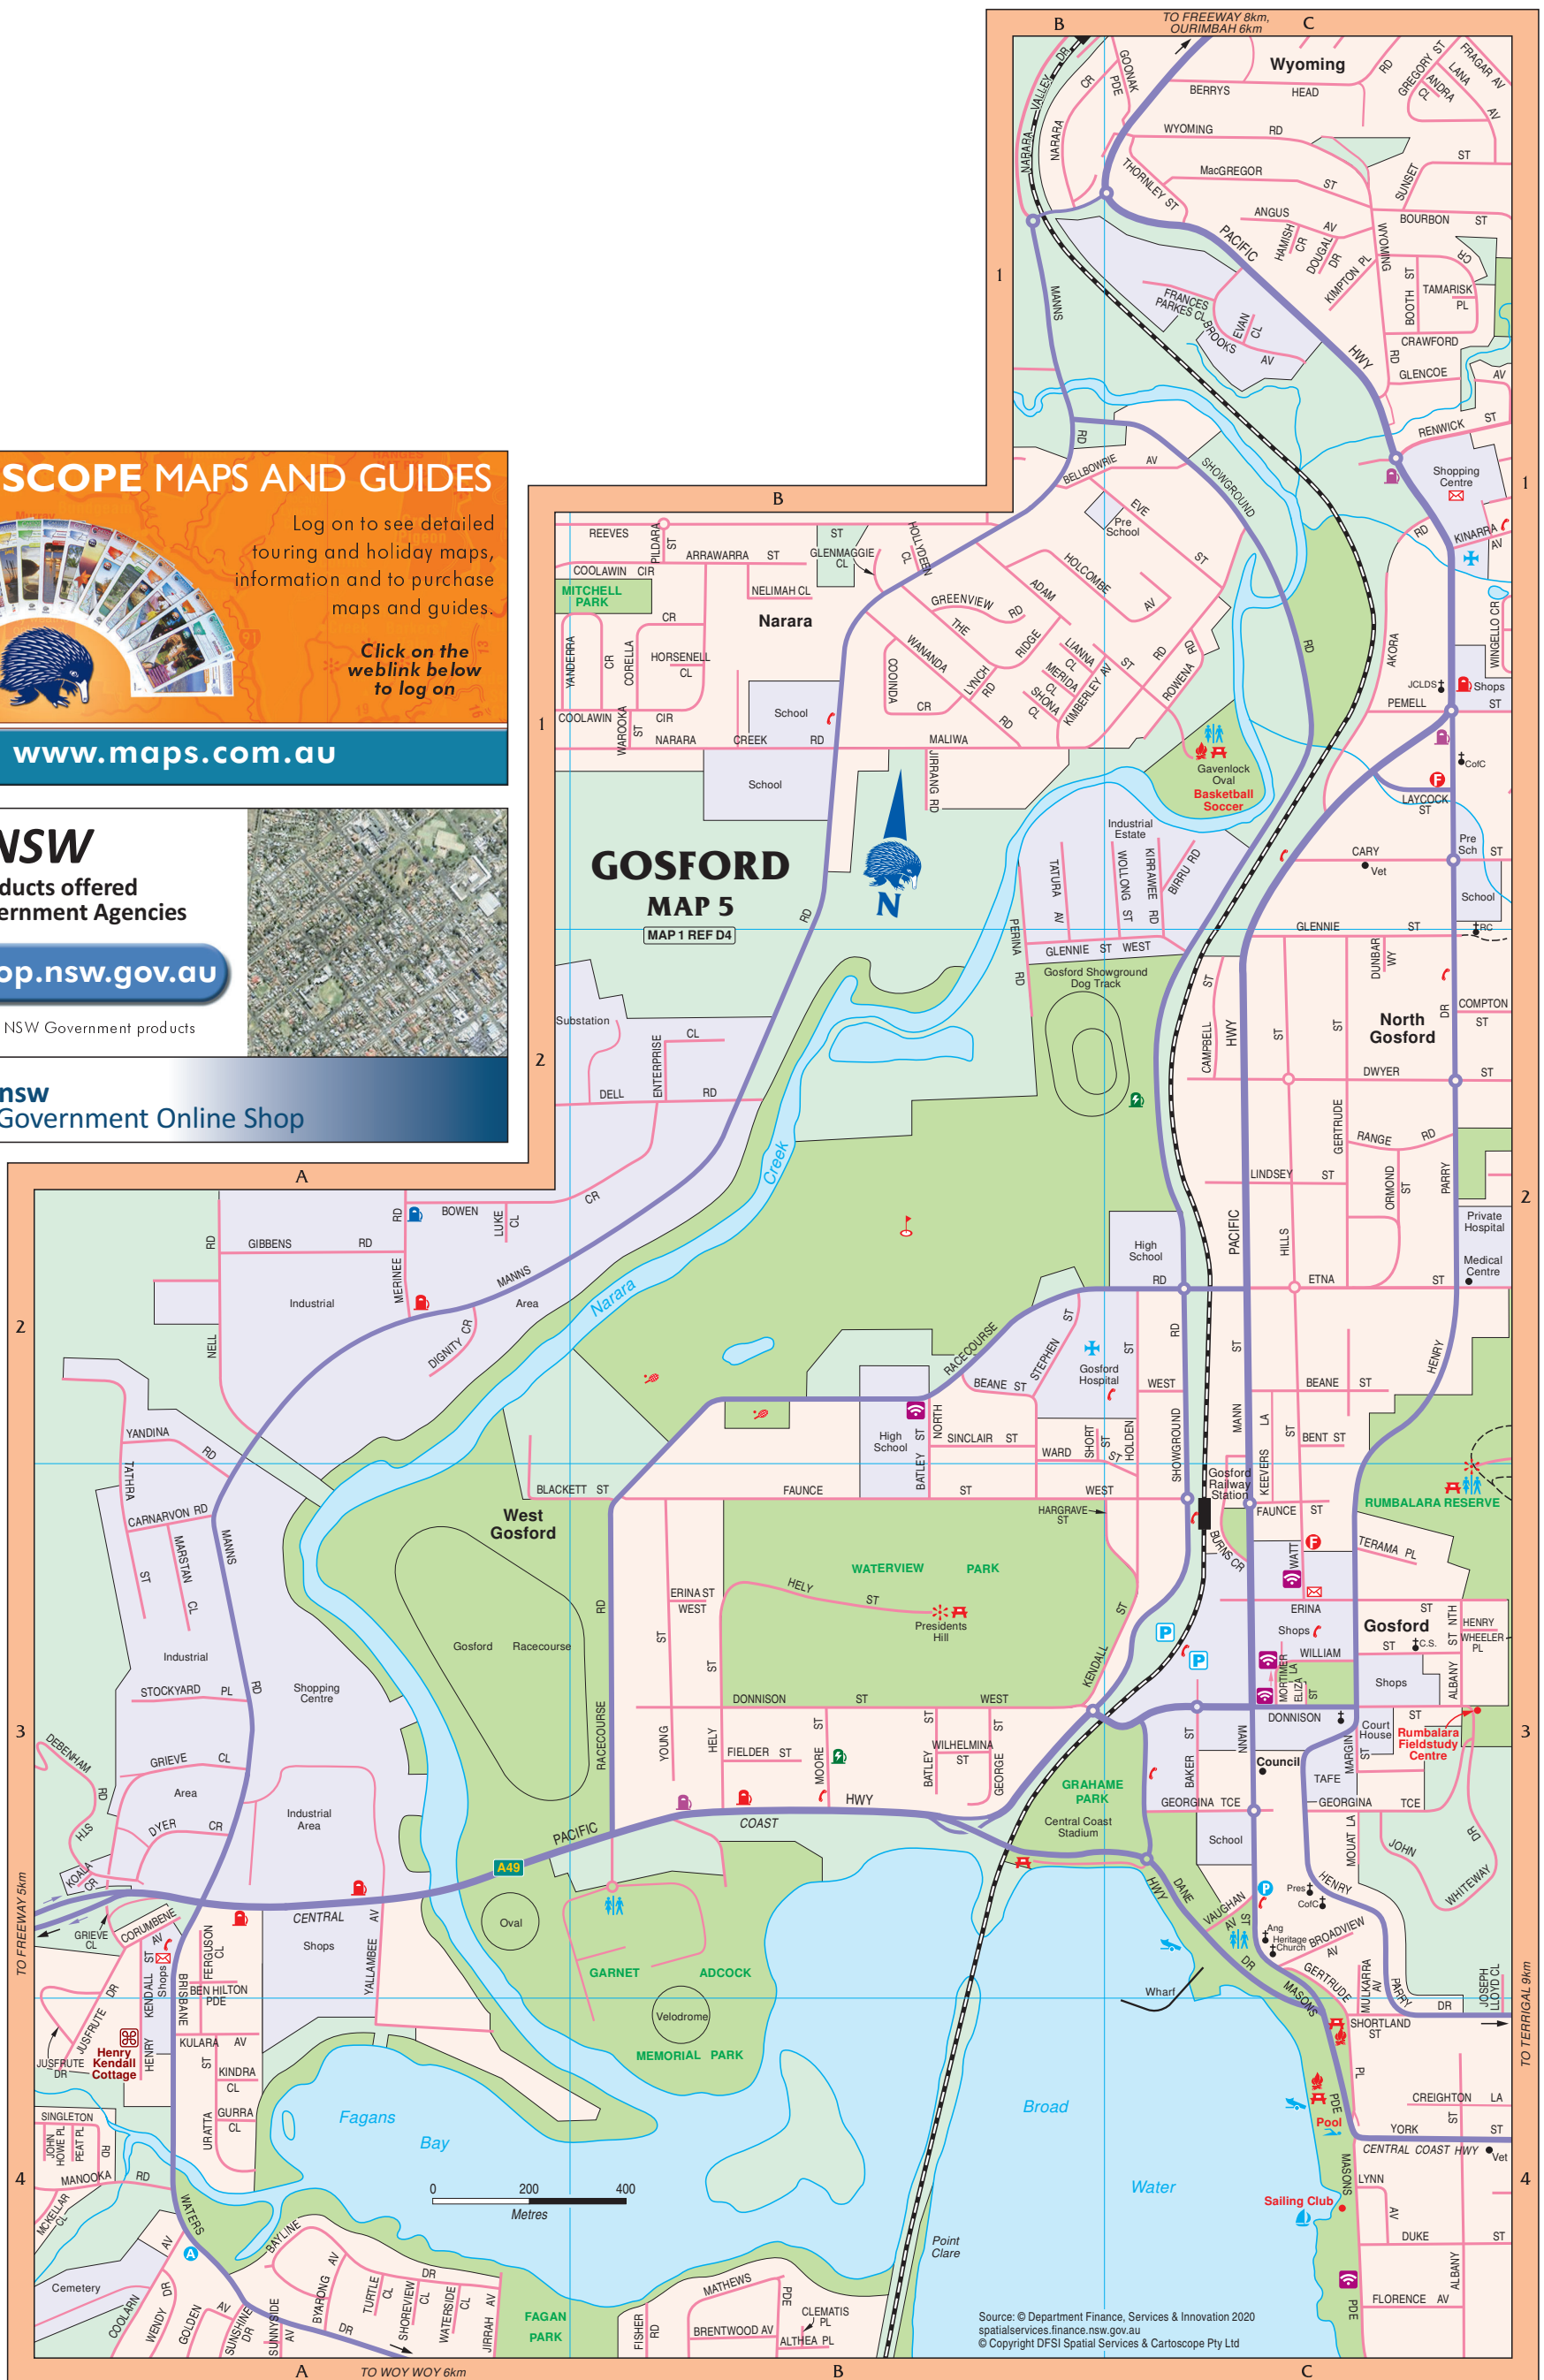

shop.nsw
NSW Government Online Shop