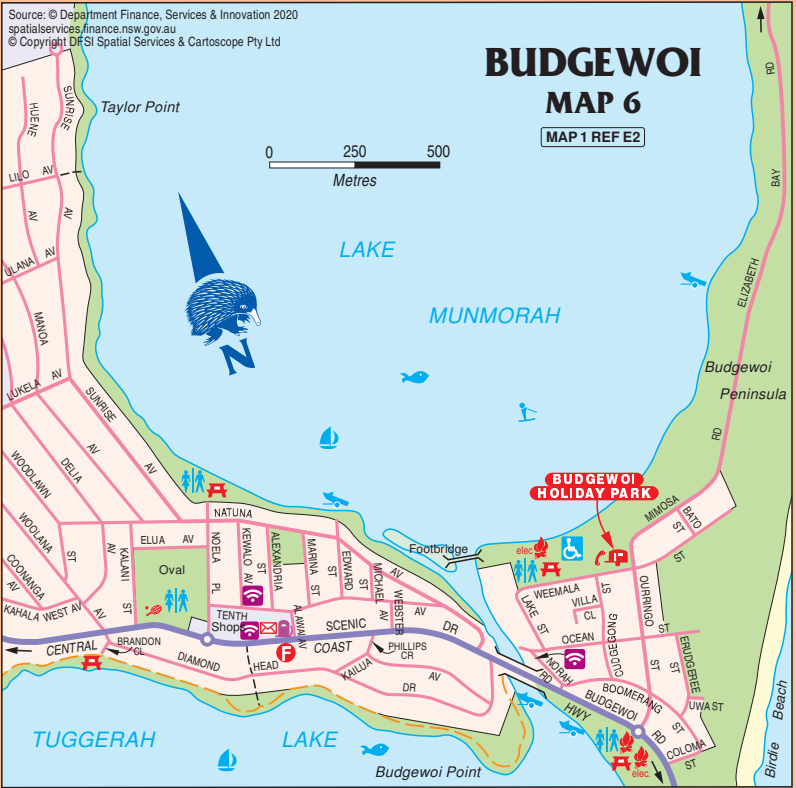

BUDGEWOI MAP 6

MAP 1 REF E2

0 250 500
Metres

TO BUFF POINT 1km, SAN REMO 3km

TO THE ENTRANCE 13km