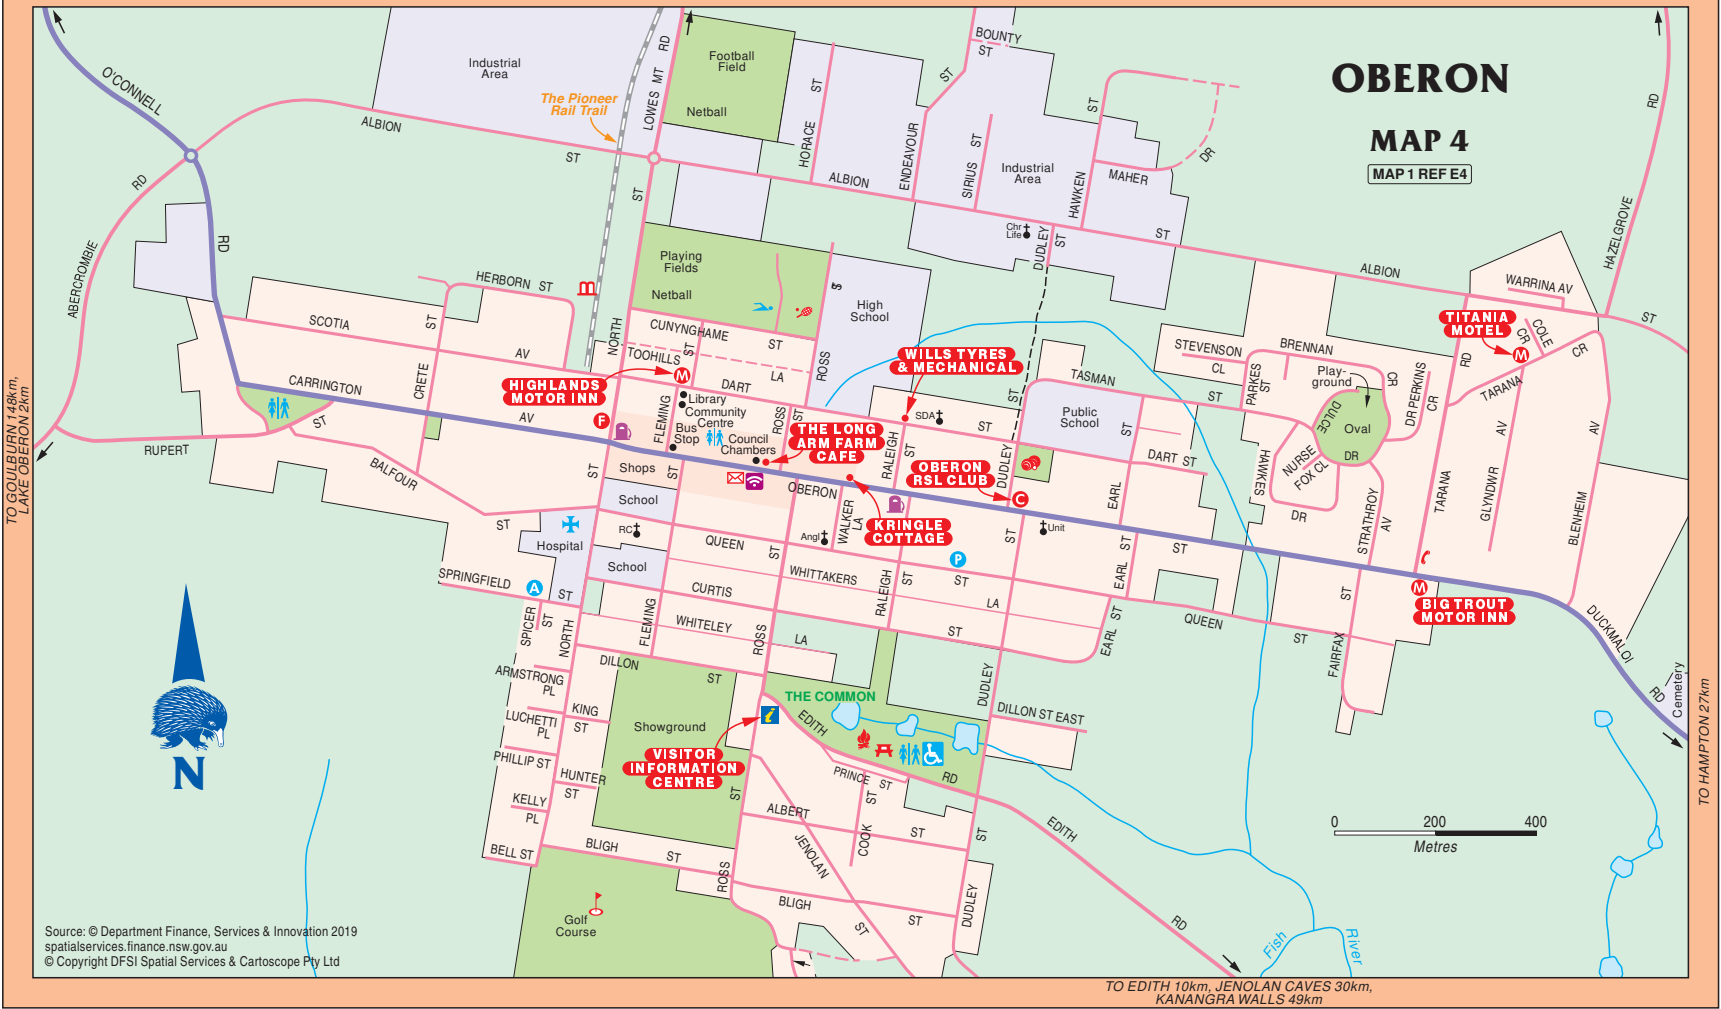

TO BATHURST 43km

TO TARANA 23km

TO TARANA 30km

# CARTOSCOPE MAPS AND GUIDES

Log on to see detailed touring and holiday maps, information and to purchase maps and guides.

Click on the weblink below to log on

[www.maps.com.au](http://www.maps.com.au)