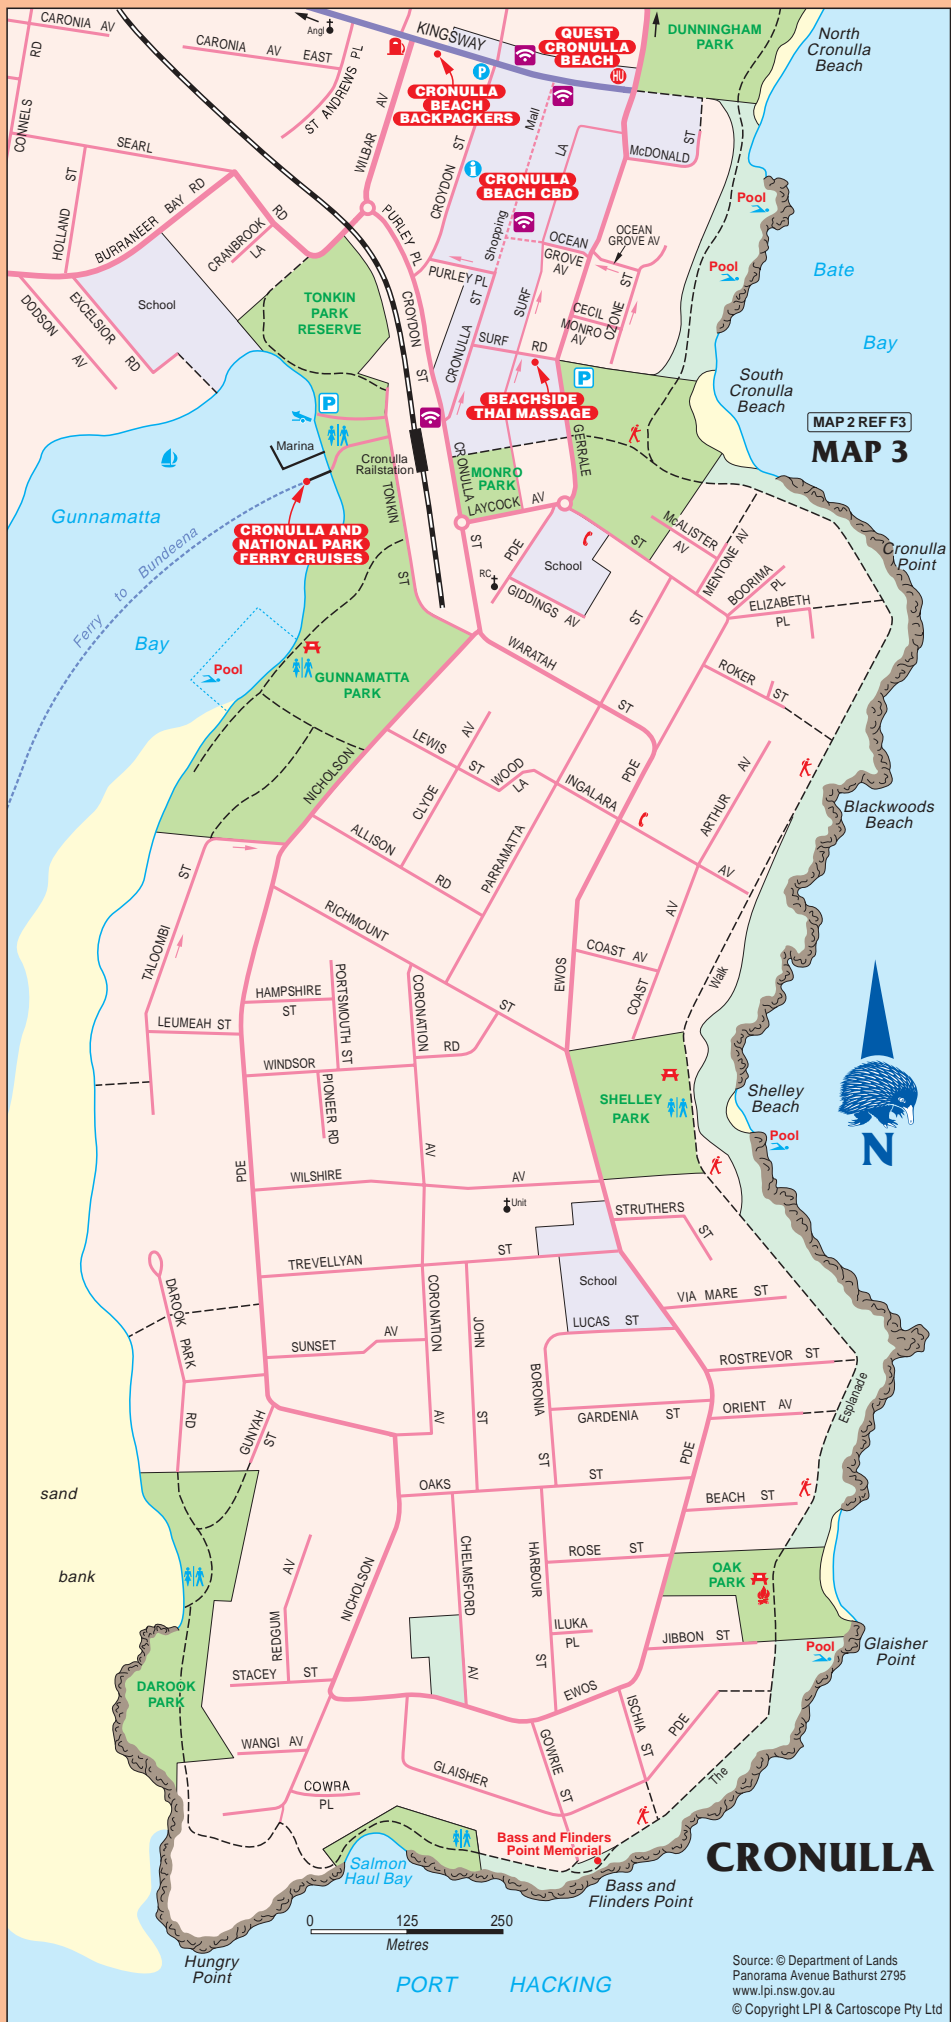

TO PRINCES HWY 9km

TO KURNELL 10km

CRONULLA

Source: © Department of Lands
 Panorama Avenue Bathurst 2795
 www.lpi.nsw.gov.au
 © Copyright LPI & Cartoscope Pty Ltd

CARTOSCOPE MAPS AND GUIDES

Log on to see detailed touring and holiday maps, information and to purchase maps and guides.

Click on the weblink below to log on

www.maps.com.au

Grab a map ...
 and plan your next getaway

www.lpi.nsw.gov.au

Click above for NSW Government map products