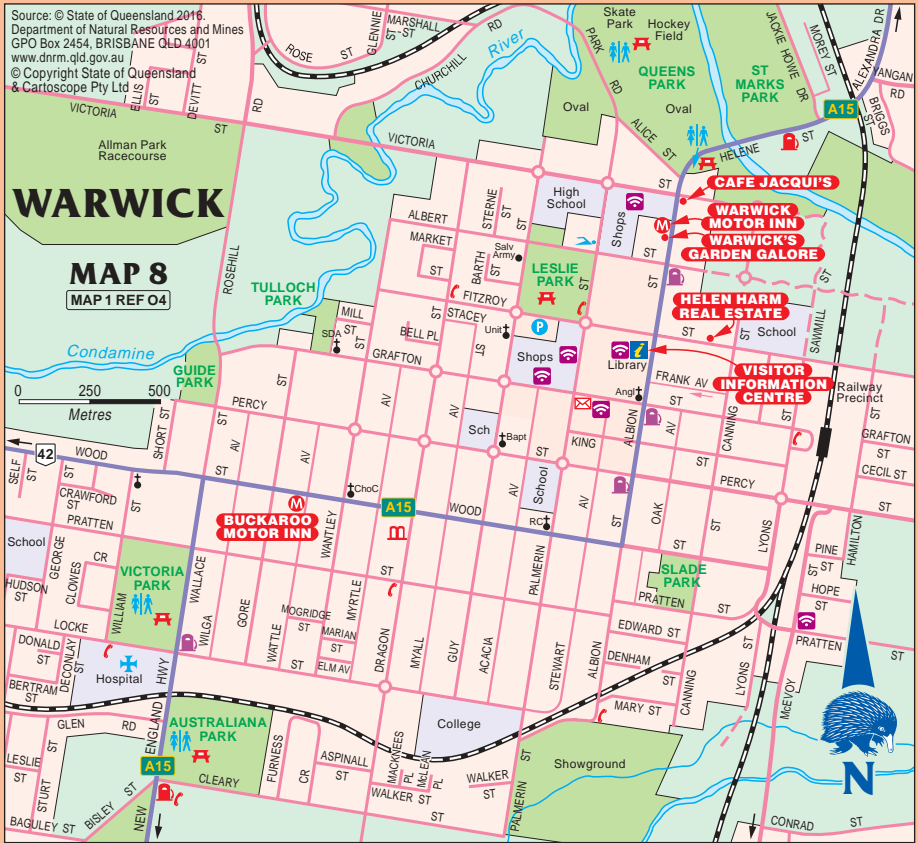

Source: © State of Queensland 2016.
 Department of Natural Resources and Mines
 GPO Box 2454, BRISBANE QLD 4001
 www.dnrm.qld.gov.au
 © Copyright State of Queensland
 & Cartoscope Pty Ltd

WARWICK

MAP 8
 MAP 1 REF 04

TO INGLEWOOD 110km

TO STANTHORPE 60km

TO KILLARNEY 33km

CARTOSCOPE MAPS AND GUIDES

Log on to see detailed touring and holiday maps, information and to purchase maps and guides.

Click on the weblink below to log on

www.maps.com.au