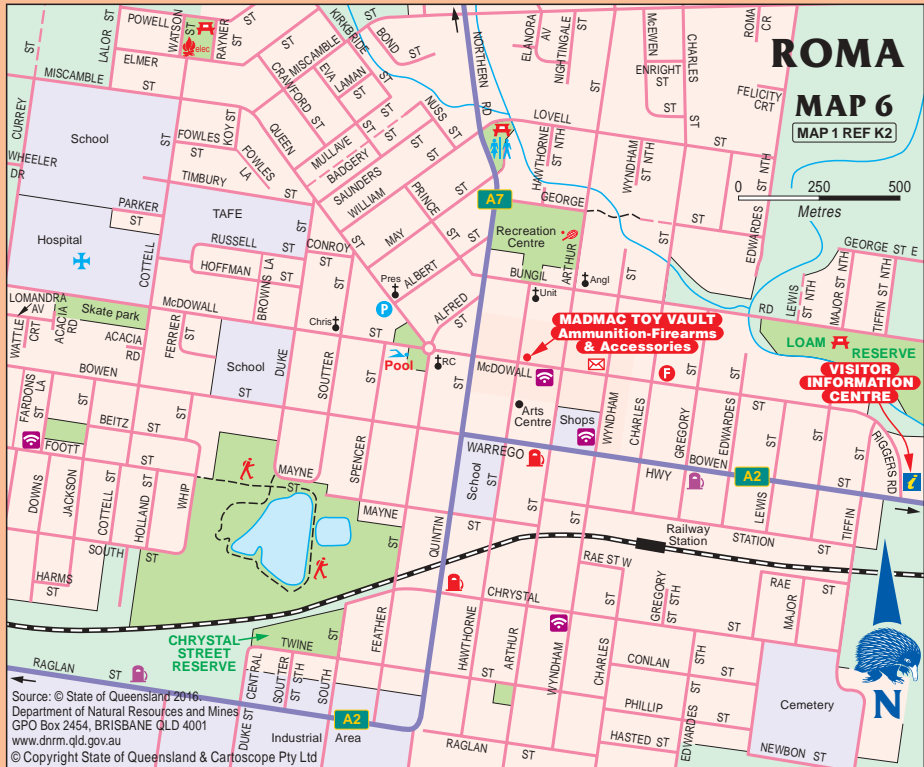

TO ROMA AIRPORT 1km, INJUNE 91km

# CARTOSCOPE MAPS AND GUIDES

Log on to see detailed touring and holiday maps, information and to purchase maps and guides.

**Click on the weblink below to log on**

[www.maps.com.au](http://www.maps.com.au)