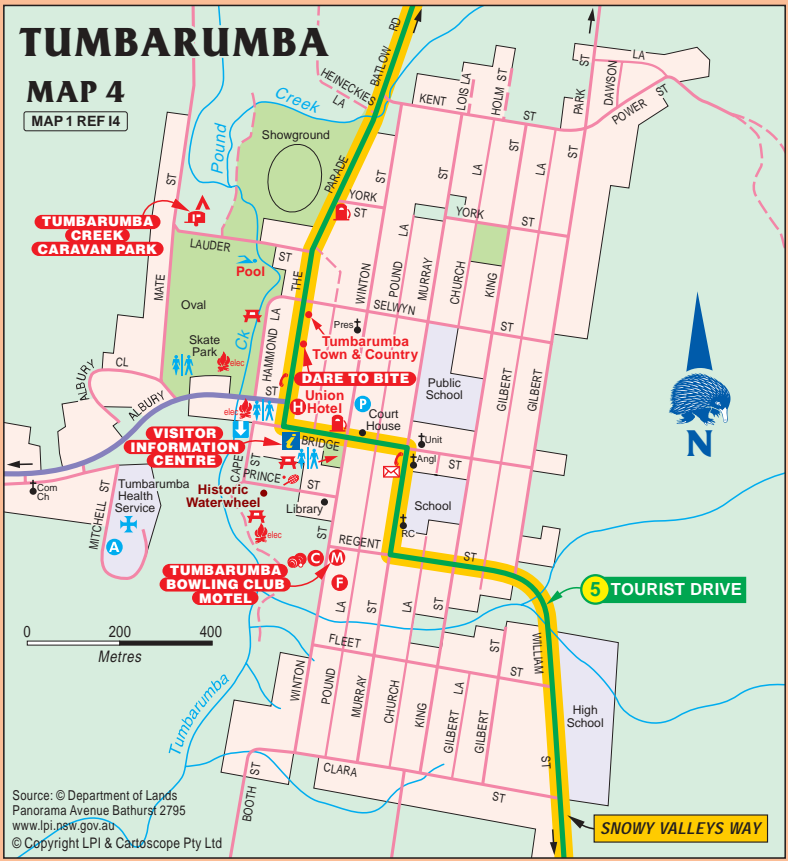

TO BATLOW 37km, TUMUT 69km

To Golf Club

TUMBARUMBA

MAP 4

MAP 1 REF 14

TO ROSEWOOD 24km, JINGELLIC 47km

Source: © Department of Lands
Panorama Avenue Bathurst 2795
www.lpi.nsw.gov.au
© Copyright LPI & Cartoscope Pty Ltd

TO TOOMA 35km, CORRYONG 74km

CARTOSCOPE MAPS AND GUIDES

Log on to see detailed touring and holiday maps, information and to purchase maps and guides.

Click on the weblink below to log on

www.maps.com.au

Grab a map ... and plan your next getaway