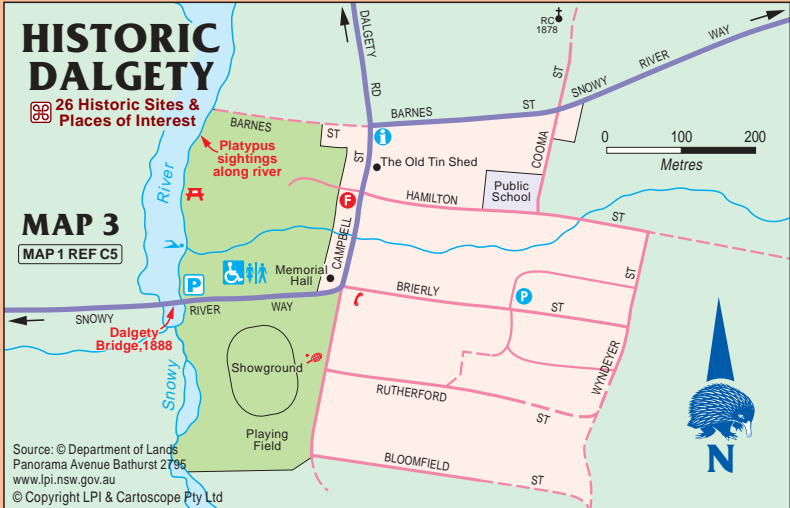

BERRIDALE 18km

MAFFRA 17km
NIMMITTABEL 48km

HISTORIC DALGETY

26 Historic Sites & Places of Interest

Platypus sightings along river

MAP 3

MAP 1 REF C5

Dalgety Bridge, 1888

Source: © Department of Lands
Panorama Avenue Bathurst 2795
www.lpi.nsw.gov.au
© Copyright LPI & Cartoscope Pty Ltd

JINDABYNE 35km

CARTOSCOPE MAPS AND GUIDES

Log on to see detailed touring and holiday maps, information and to purchase maps and guides.