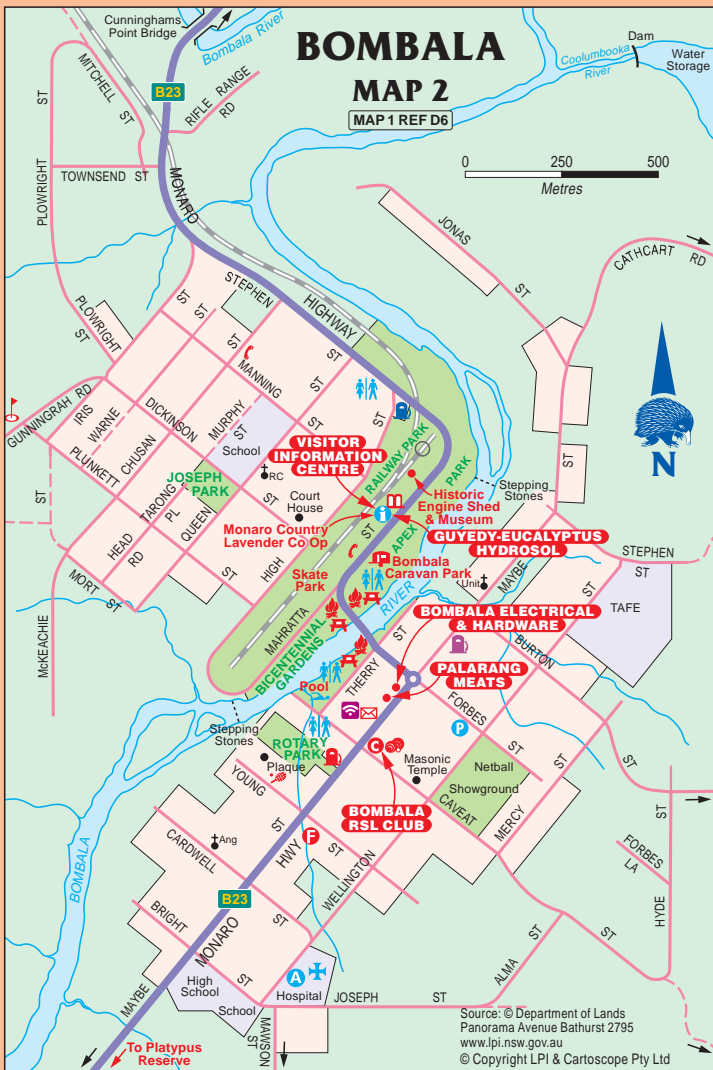

COOMA 84km, CANBERRA 192km

Source: © Department of Lands
 Panorama Avenue Bathurst 2795
 www.lpi.nsw.gov.au
 © Copyright LPI & Cartoscope Pty Ltd

CARTOSCOPE MAPS AND GUIDES

Log on to see detailed touring and holiday maps, information and to purchase maps and guides.

Click on the weblink below to log on

www.maps.com.au

Grab a map ...
 and plan your next getaway

www.lpi.nsw.gov.au

Click above for NSW Government map products

Land & Property Information