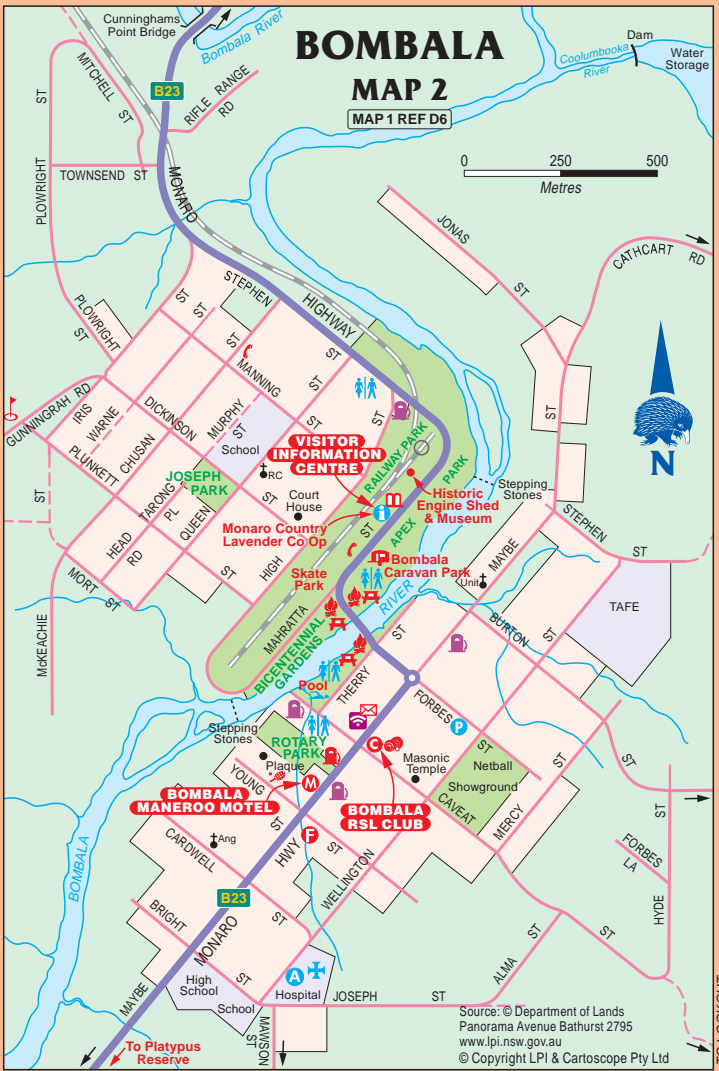

COOMA 84km, CANBERRA 192km

DELEGATE 38km

CEMETERY

CATHCART 16km

BUCKY SPRINGS

TO LOOKOUT, ENDEAVOUR RESERVE

## CARTOSCOPE MAPS AND GUIDES

Log on to see detailed touring and holiday maps, information and to purchase maps and guides.

**Click on the weblink below to log on**

[www.maps.com.au](http://www.maps.com.au)

**Grab a map ...**  
and plan your next getaway

[www.lpi.nsw.gov.au](http://www.lpi.nsw.gov.au)

Click above for NSW Government map products

**Land & Property Information**