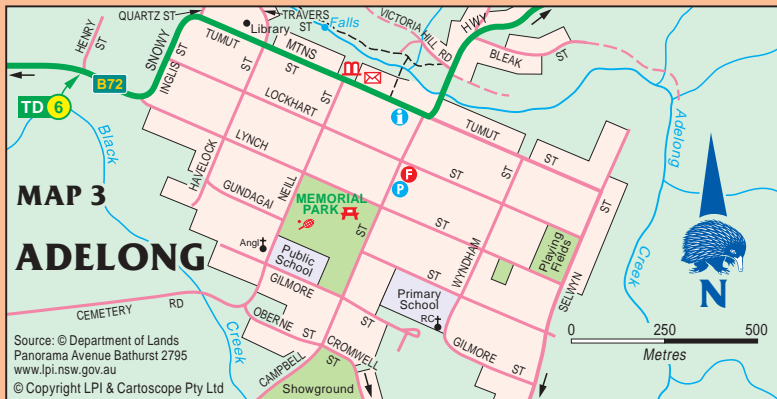

TO WAGGA WAGGA 82km

TO TUMUT 20km

TO BATLOW 27km

TO BATLOW 27km

CARTOSCOPE MAPS AND GUIDES

Log on to see detailed touring and holiday maps, information and to purchase maps and guides.

Click on the weblink below to log on

www.maps.com.au

Grab a map ...
and plan your next getaway

www.lpi.nsw.gov.au

Click above for NSW Government map products

**Land & Property
Information**