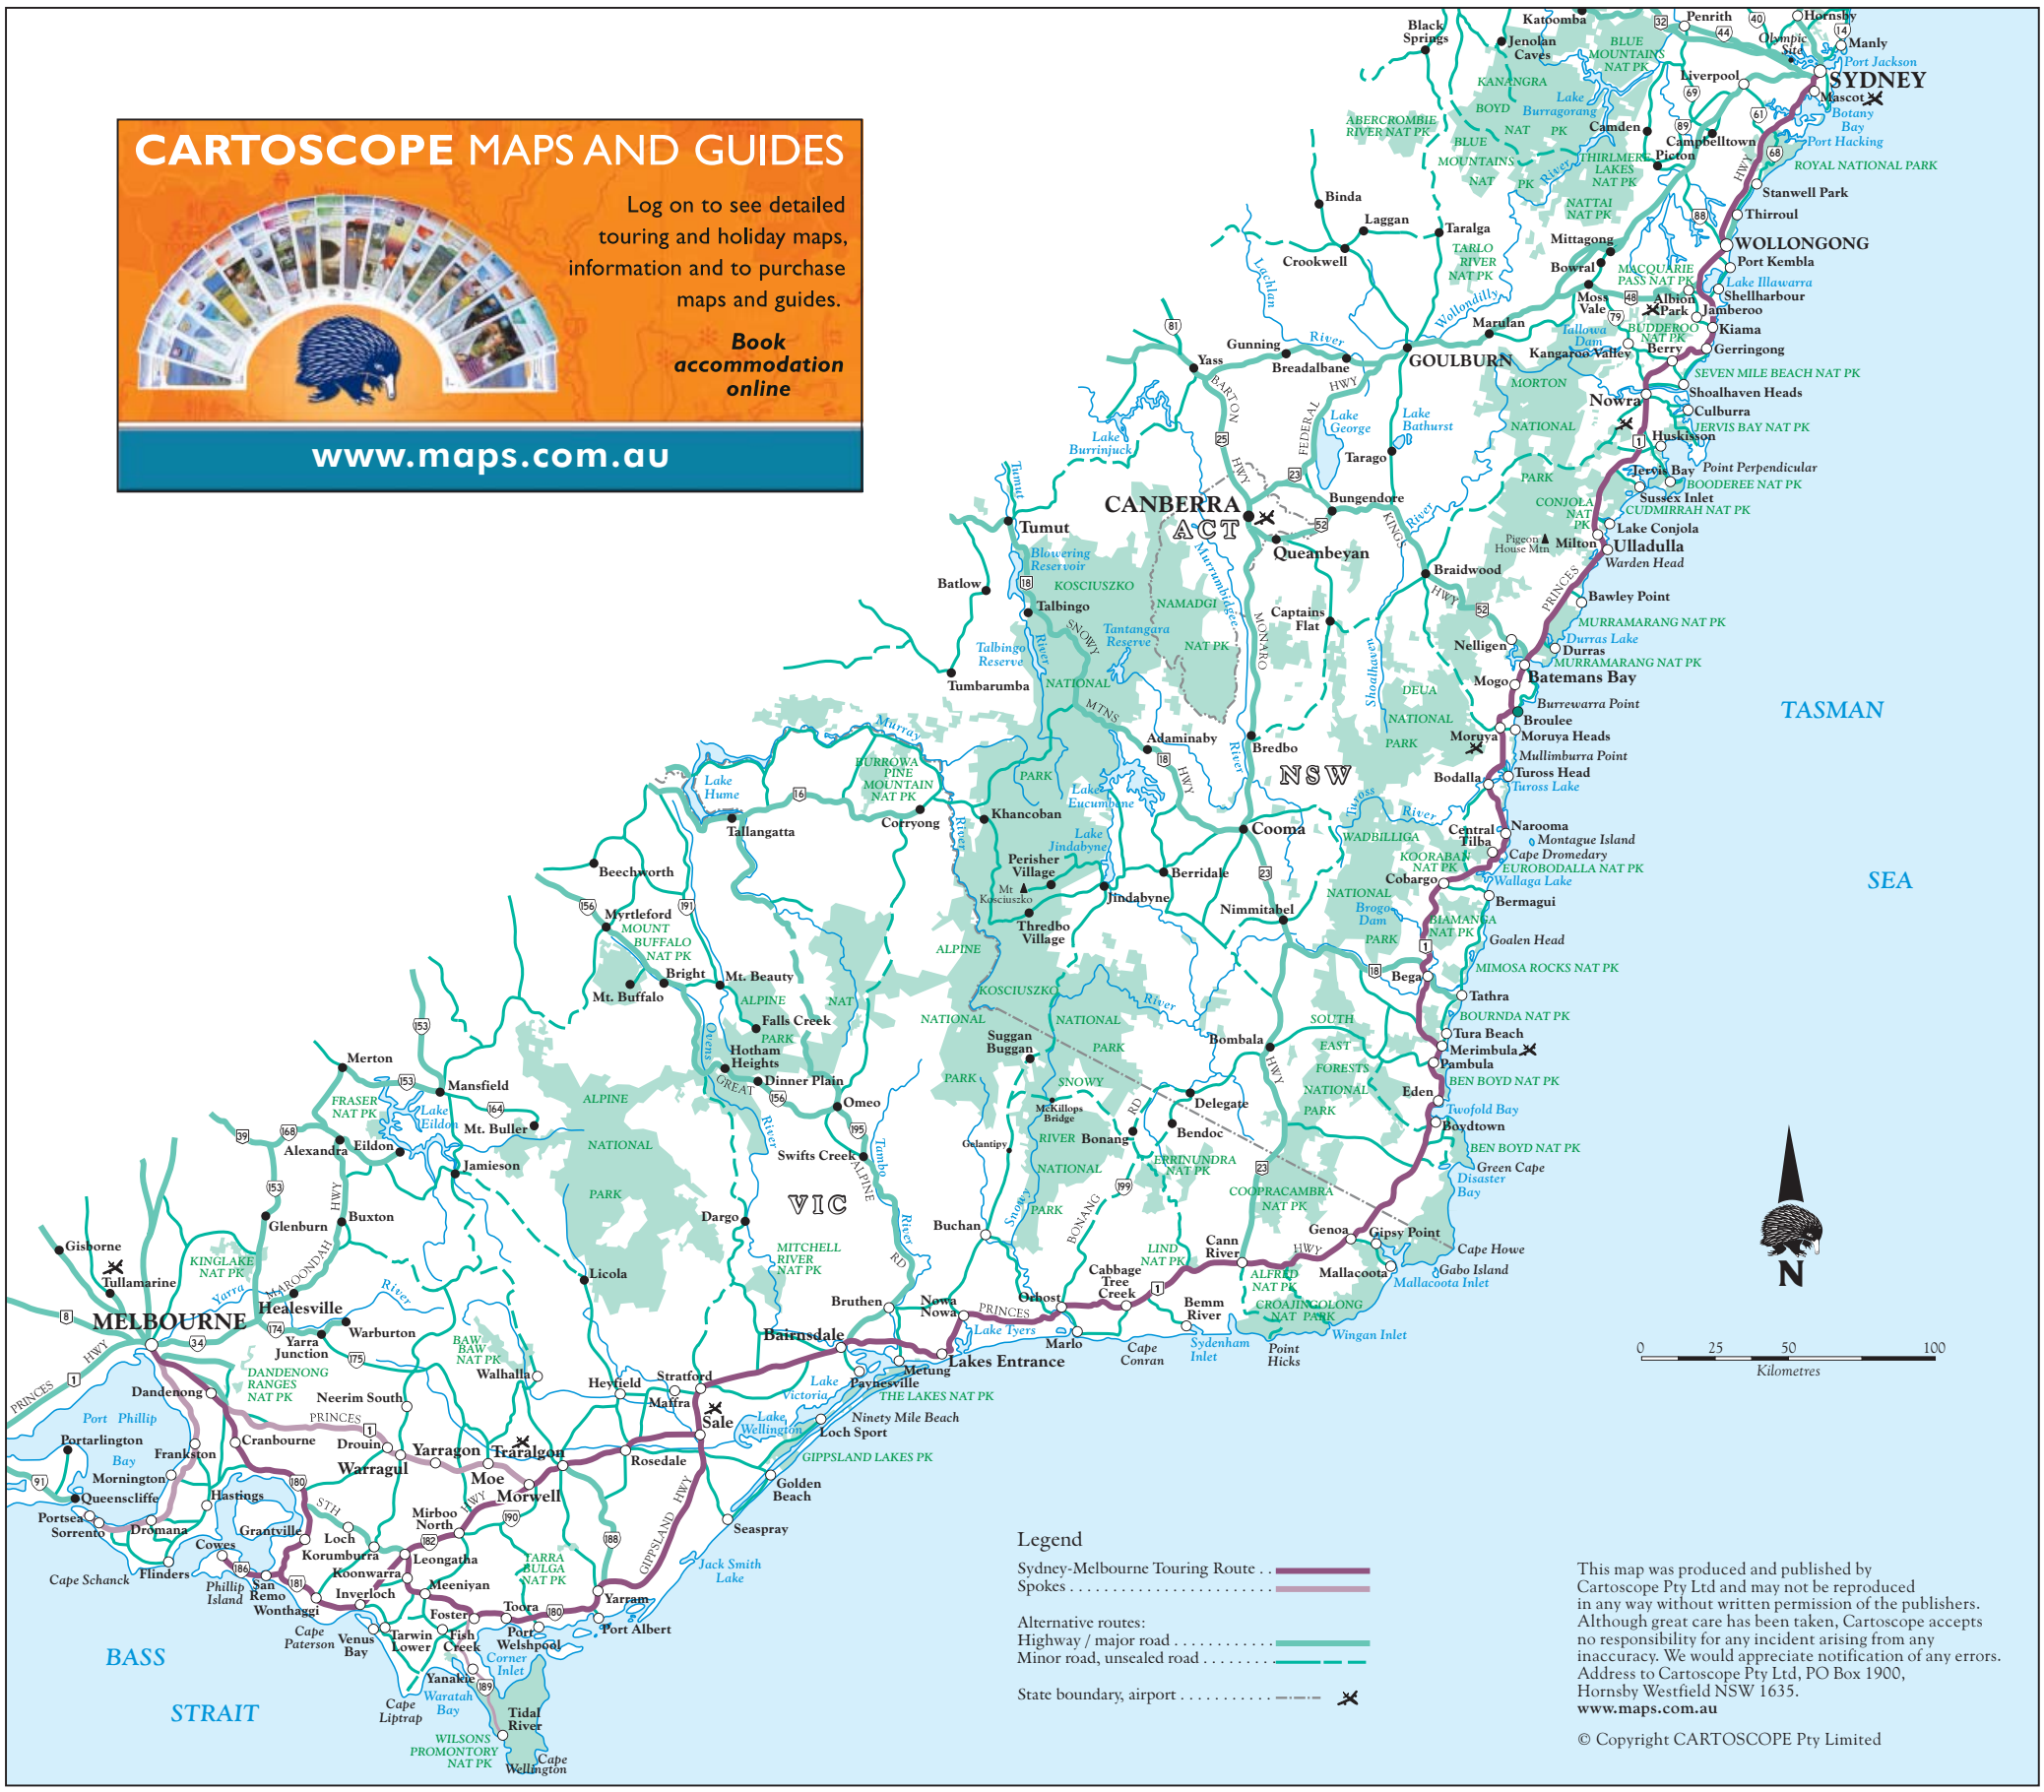

# CARTOSCOPE MAPS AND GUIDES

Log on to see detailed touring and holiday maps, information and to purchase maps and guides.

**Book accommodation online**

[www.maps.com.au](http://www.maps.com.au)

### Legend

- Sydney-Melbourne Touring Route . . . . .
- Spokes . . . . .
- Alternative routes:
- Highway / major road . . . . .
- Minor road, unsealed road . . . . .
- State boundary, airport . . . . .

This map was produced and published by Cartoscope Pty Ltd and may not be reproduced in any way without written permission of the publishers. Although great care has been taken, Cartoscope accepts no responsibility for any incident arising from any inaccuracy. We would appreciate notification of any errors. Address to Cartoscope Pty Ltd, PO Box 1900, Hornsby Westfield NSW 1635. [www.maps.com.au](http://www.maps.com.au)