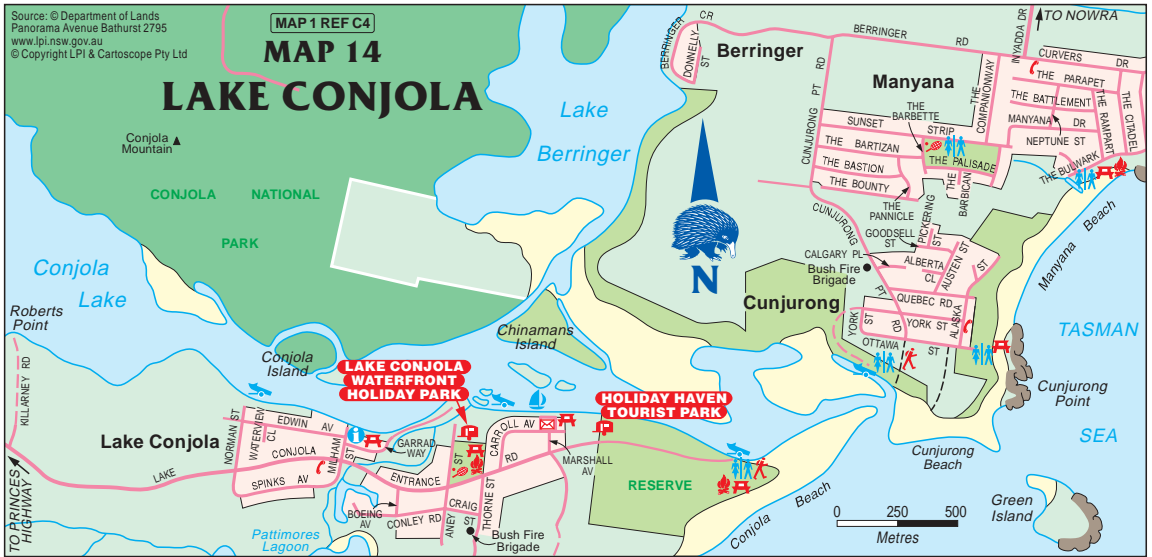

MAP 1 REF C4

MAP 14

LAKE CONJOLA

CARTOSCOPE MAPS AND GUIDES

Log on to see detailed touring and holiday maps, information and to purchase maps and guides.

*Click on the
weblink below
to log on*

www.maps.com.au

Grab a map ...
and plan your next getaway

www.lpi.nsw.gov.au

Click above for NSW Government map products

**Land & Property
Information**