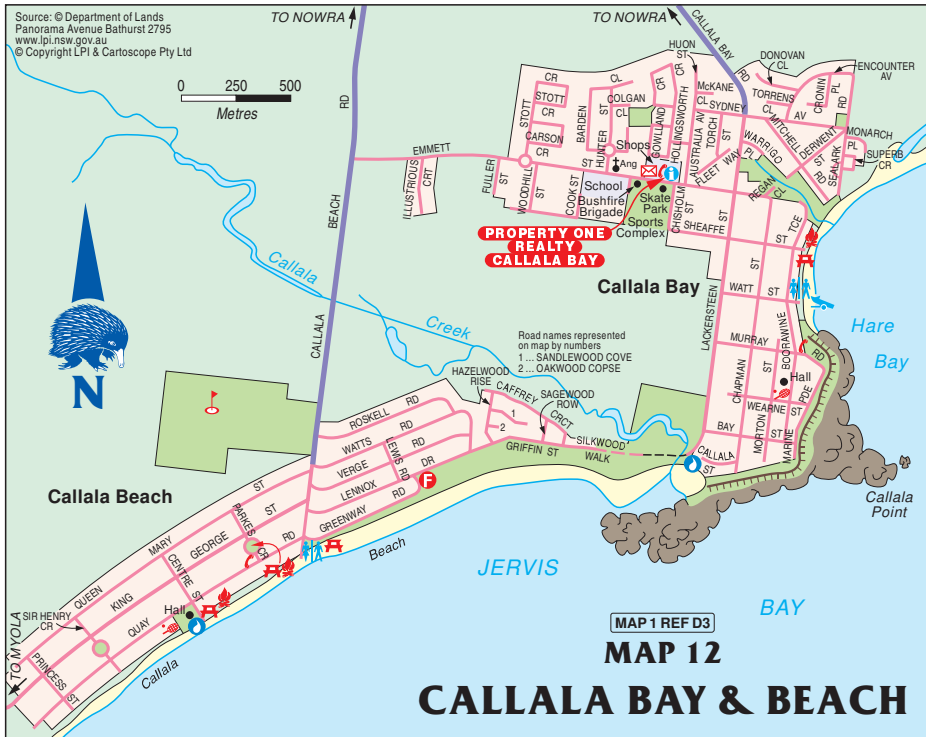

CARTOSCOPE MAPS AND GUIDES

Log on to see detailed touring and holiday maps, information and to purchase maps and guides.

Click on the web link below to log on

www.maps.com.au

Grab a map ...
and plan your next getaway

www.lpi.nsw.gov.au

Click above for NSW Government map products

**Land & Property
Information**