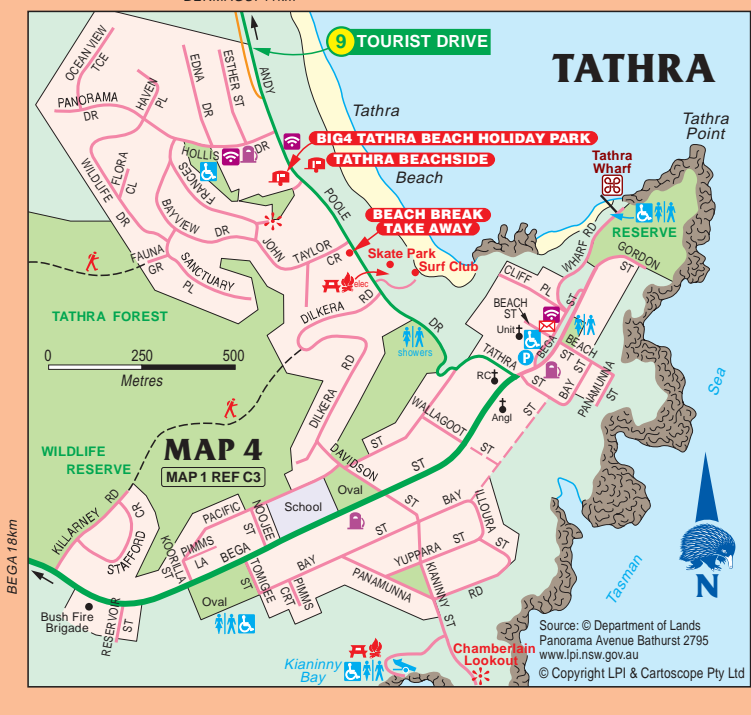

BERMAGUI 41km

9 TOURIST DRIVE

TATHRA

CARTOSCOPE MAPS AND GUIDES

Log on to see detailed touring and holiday maps, information and to purchase maps and guides.

Click on the weblink below to log on

www.maps.com.au

Grab a map ...
and plan your next getaway

www.lpi.nsw.gov.au

Click above for NSW Government map products

Land & Property Information