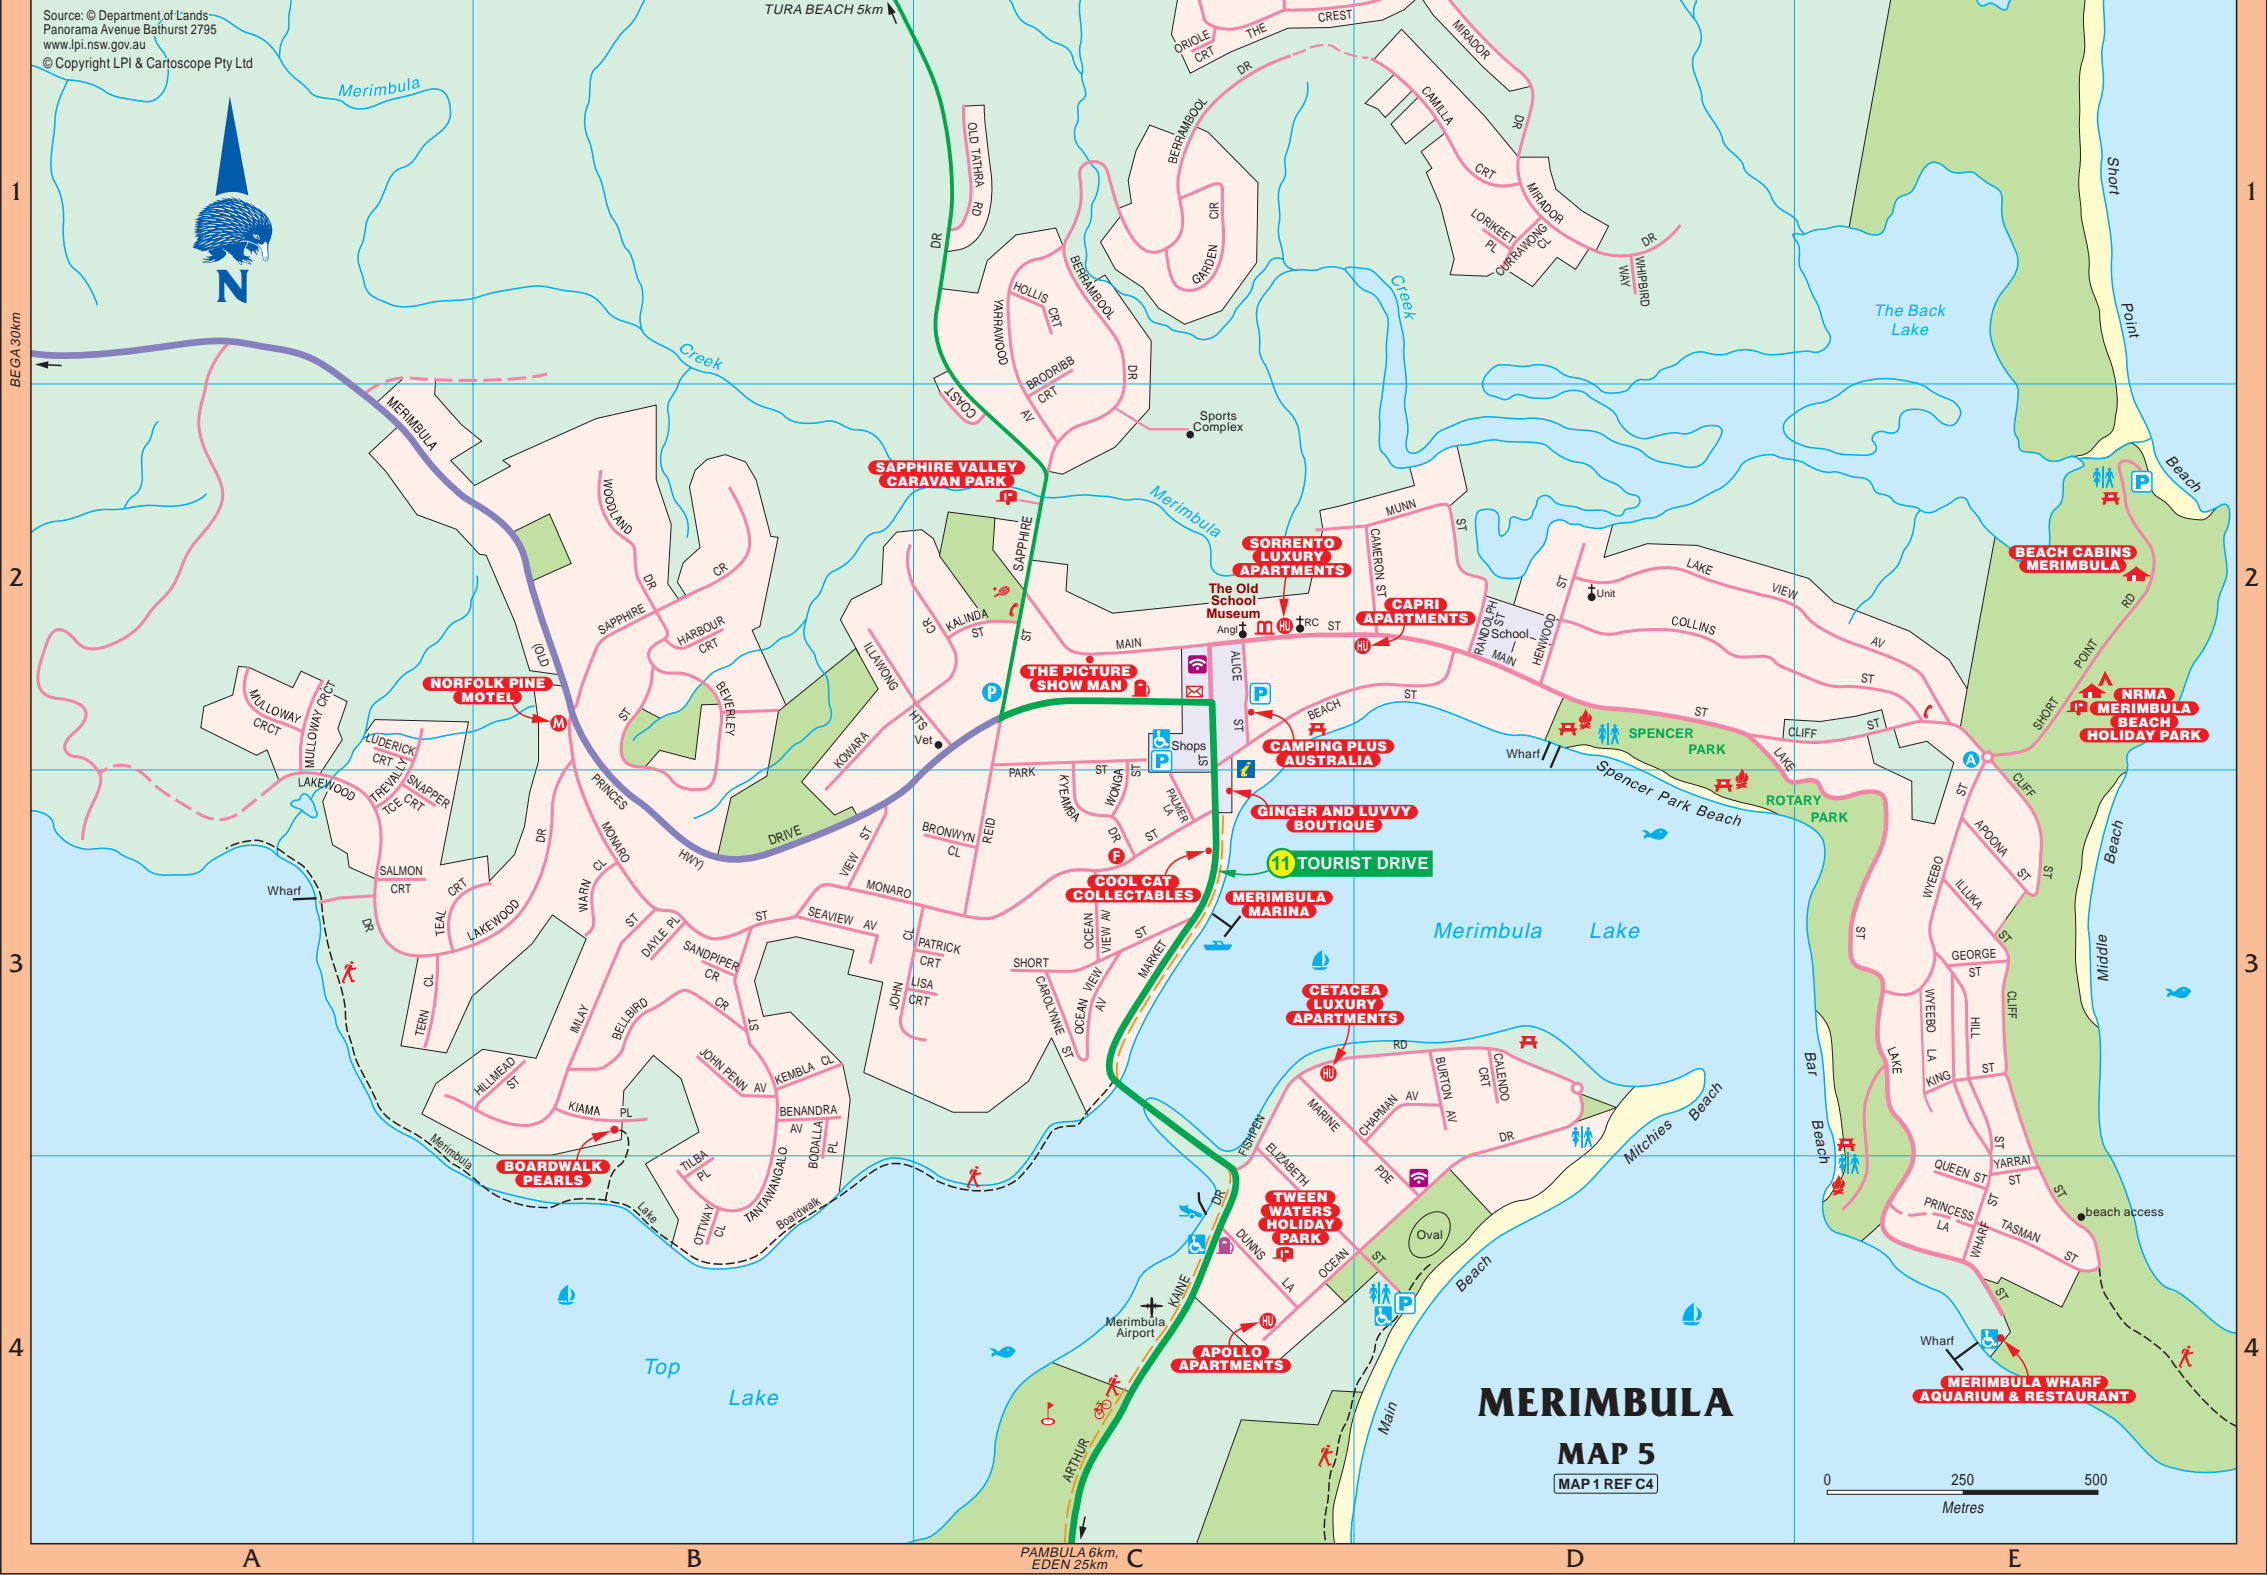

Merimbula Street Index		B		C		D		E							
Alice StC2	Bronwyn ClC3	Elizabeth StC4,D4	John ClB3,C3	Lorikeet PlD1	Old Princes HwyA1-B3	Sandpiper CrB3	Trevally ToeA2,A3
Apoona StE3	Burton AvD3	Fishpen RdC3,D3	John Penn AvB3	Luderick CrA2	Oriole CrC1	Sapphire Coast DrC1,C2	View StB3
Arthur Kaine DrC4	Calendo CrD3	Garden CirC1	Kalinda StC2	Main StC2,D2	Sapphire CrB2	Wharf StE4	Whipbird WayD1
Beach StC2,D2	Cameron StD2	George StE3	Kembla ClB3	Marine PdeC3,D4	Seaview AvB3	Wonga StC2,C3	Woodland DrB2
Bellbird CrB3	Camilla CrD1	Harbour CrB2	Kiama PlB3	Market StC2,C3	Short StC3	Wyebo LaE3	Woodland DrB2
Benandra AvB3	Carolyne StC3	Henwood StD2	King StE3	Merimbula DrA1-B3	Snapper CrA3	Wyebo LaE3	Woodland DrB2
Berrambool DrC1,C2	Chapman AvD3	Hill StE3	Kowara CrB2,C2	Mirador DrD1	Tantawangalo StB3,B4	Yarra StE4	Woodland DrB2
Beverly StB2,B3	Cliff StE2-E4	Hillmead StB3	Kyeamba DrC2,C3	Monaro DrB3,C3	Tasman StE4	Wyebo StE3	Woodland DrB2
Bodalla PlB3,B4	Hollis CrD2,E2	Hollis CrC1	Lake StD2-E4	Mulloway CrA2	Teal CrA3,B3	Yarra StE4	Woodland DrB2
Brodribb CrC1,C2	Currawong ClD1	Illawong HtsB2,C2	Lake View AvD2,E2	Munn StD2	Tern ClA3	Yarrowood AvC1,C2	Woodland DrB2
		Dayle PlB3	Illuka StE3	Lakewood DrA3,B3	Ocean StC4,D3	The CrestC1,D1				
		Dunns LaC4	Imlay StB3	Lisa CrB3,C3	Salmon CrC3	Tilba PlB4				

CARTOSCOPE MAPS AND GUIDES

Log on to see detailed touring and holiday maps, information and to purchase maps and guides.

Click on the weblink below to log on

www.maps.com.au

Grab a map ... and plan your next getaway

www.lpi.nsw.gov.au

Click above for NSW Government map products

Land & Property Information