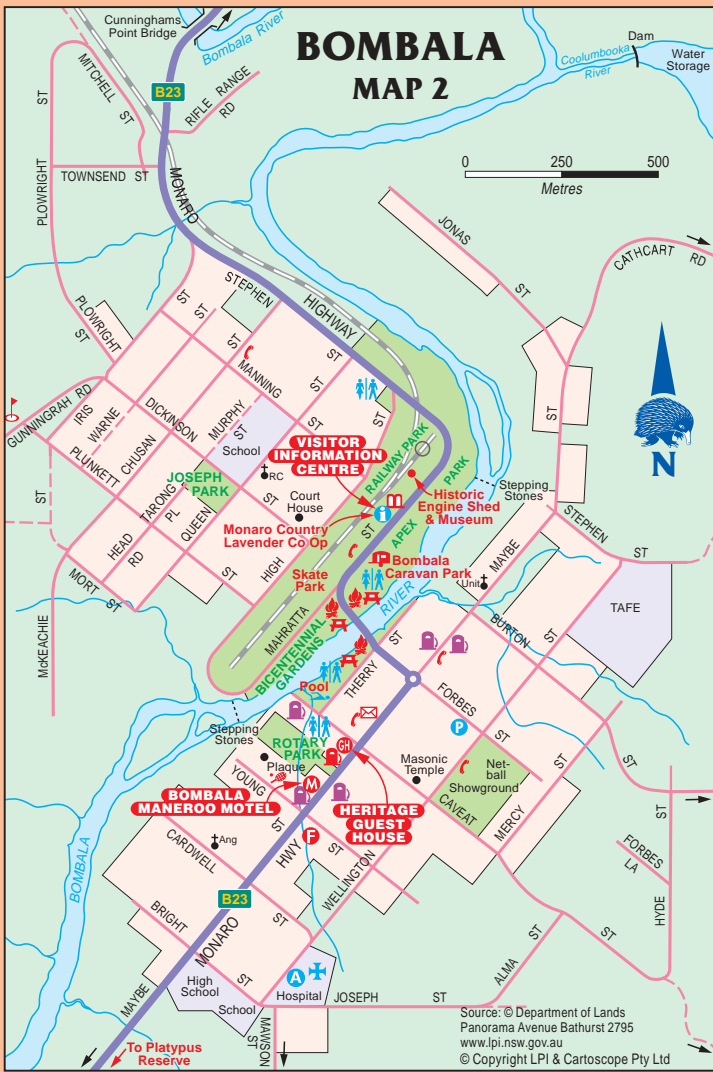

COOMA 84km, CANBERRA 192km

# BOMBALA MAP 2

Source: © Department of Lands  
Panorama Avenue Bathurst 2795  
www.lpi.nsw.gov.au  
© Copyright LPI & Cartoscope Pty Ltd

## CARTOSCOPE MAPS AND GUIDES

Log on to see detailed touring and holiday maps, information and to purchase maps and guides.

**Click on the weblink below to log on**

[www.maps.com.au](http://www.maps.com.au)