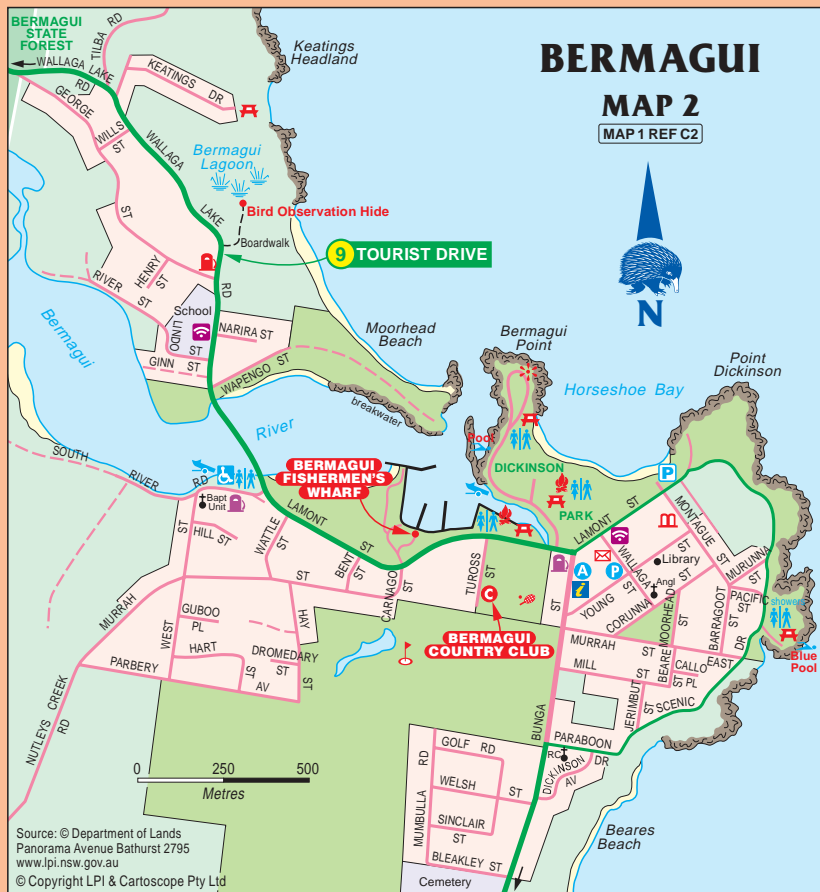

WALLAGA LAKE 8km, COBARGO 20km

TATHRA 40km, BEGA 58km

CARTOSCOPE MAPS AND GUIDES

Log on to see detailed touring and holiday maps, information and to purchase maps and guides.

Click on the weblink below to log on

www.maps.com.au

Grab a map ...
and plan your next getaway

www.lpi.nsw.gov.au

Click above for NSW Government map products

Land & Property Information