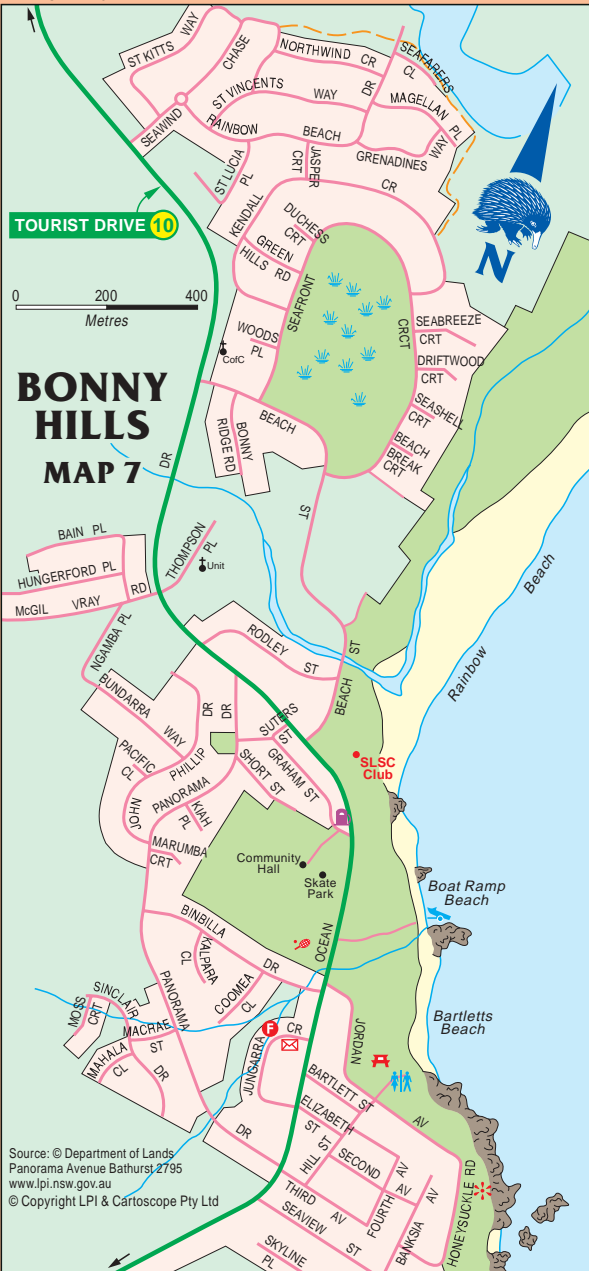

PORT MACQUARIE 24km,  
LAKE CATHIE 5km

## CARTOSCOPE MAPS AND GUIDES

Log on to see detailed touring and holiday maps, information and to purchase maps and guides.

**Click on the weblink below to log on**

[www.maps.com.au](http://www.maps.com.au)

**Grab a map ...**  
and plan your next getaway

[www.lpi.nsw.gov.au](http://www.lpi.nsw.gov.au)

Click above for NSW Government map products

**Land & Property  
Information**