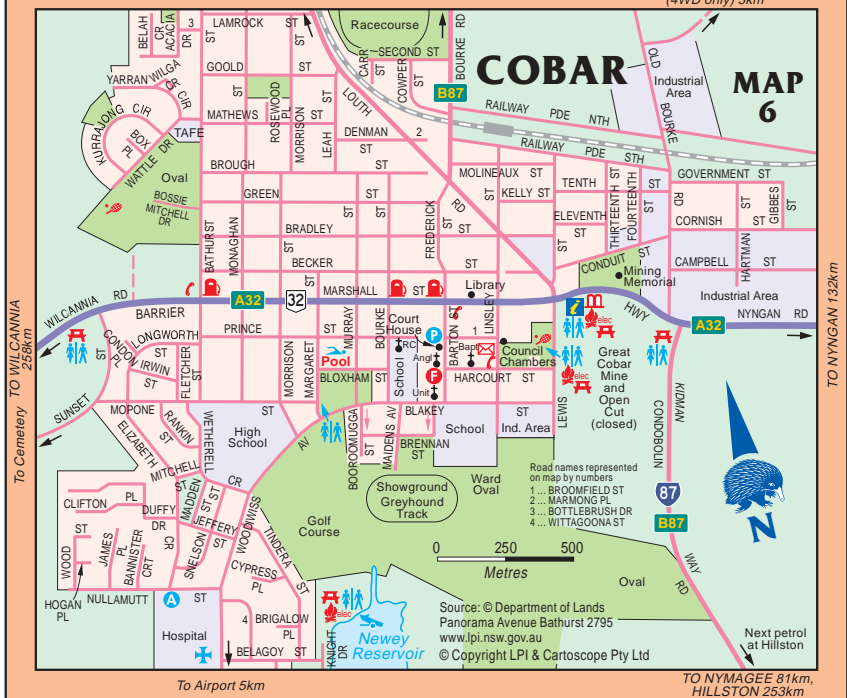

TO LOUTH 140km TO BOURKE 159km

To Devil Rock (4WD only) 3km

To Airport 5km

TO NYMAGEE 81km, HILLSTON 253km

CARTOSCOPE MAPS AND GUIDES

Log on to see detailed touring and holiday maps, information and to purchase maps and guides.

Click on the weblink below to log on

www.maps.com.au

Grab a map ...
and plan your next getaway

www.lpi.nsw.gov.au

Click above for NSW Government map products

Land & Property Information