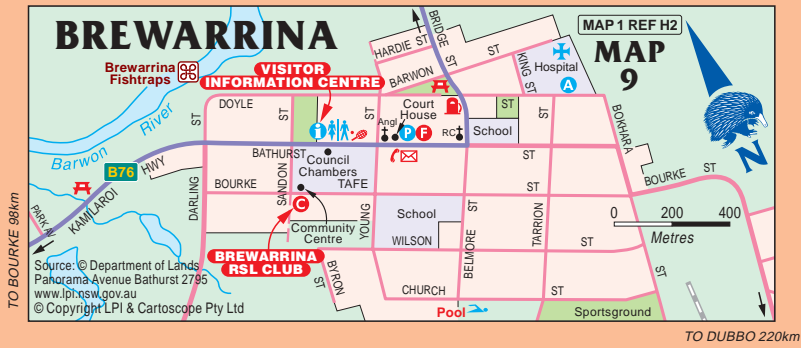

TO WALGETT 132km

# BREWARRINA

MAP 1 REF H2  
**MAP 9**

TO DUBBO 220km