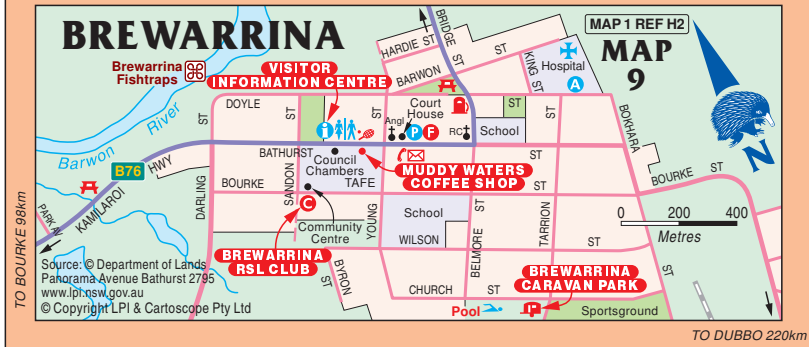

TO WALGETT 132km

CARTOSCOPE MAPS AND GUIDES

Log on to see detailed touring and holiday maps, information and to purchase maps and guides.

Click on the weblink below to log on

www.maps.com.au

Grab a map ...
and plan your next getaway

www.lpi.nsw.gov.au

Click above for NSW Government map products

**Land & Property
Information**