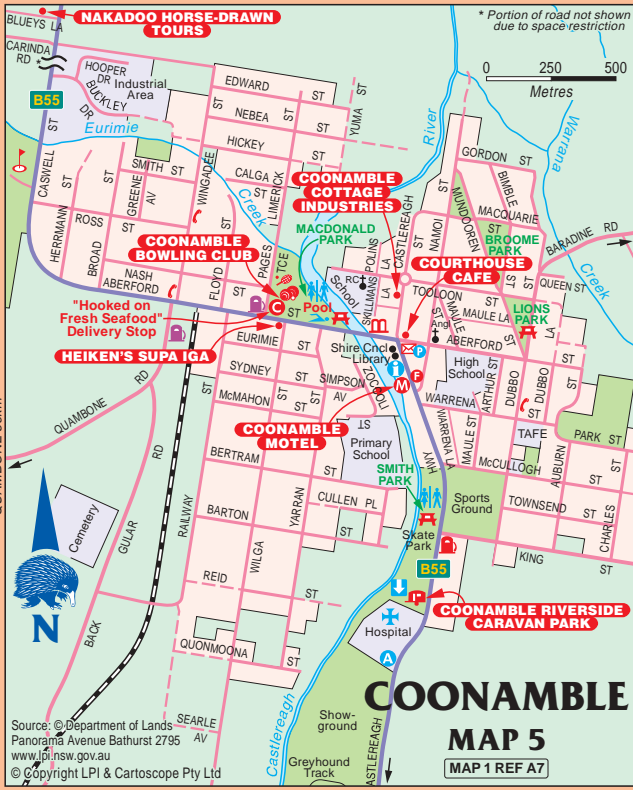

TO WALGETT 113km

TO BARADINE 72km  
PILLIGAN 104km

To Aerodrome 500m TO GULARGAMBONE 46km, DUBBO 160km

# CARTOSCOPE MAPS AND GUIDES

Log on to see detailed touring and holiday maps, information and to purchase maps and guides.

Click on the weblink below to log on

[www.maps.com.au](http://www.maps.com.au)

## Grab a map ... and plan your next getaway

[www.lpi.nsw.gov.au](http://www.lpi.nsw.gov.au)

Click above for NSW Government map products