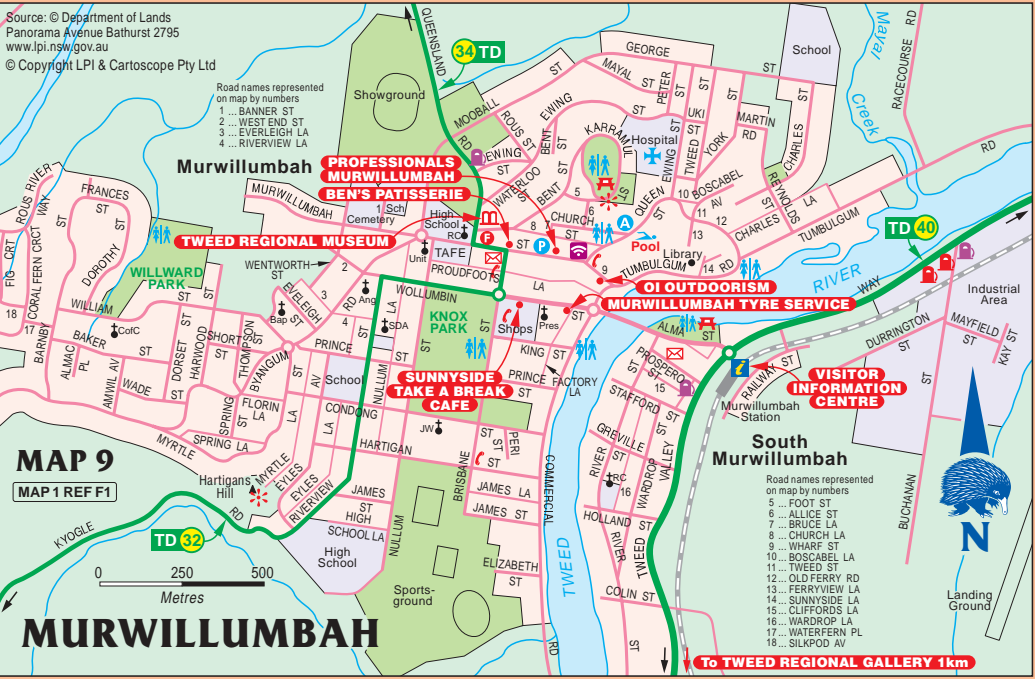

TO NUMINBAH 21km

Source: © Department of Lands
Panorama Avenue Bathurst 2795
www.lpi.nsw.gov.au
© Copyright LPI & Cartoscope Pty Ltd

TO KYOGLE 66km

TO BRUNSWICK HEADS 31km

TO TWEED HEADS 35km