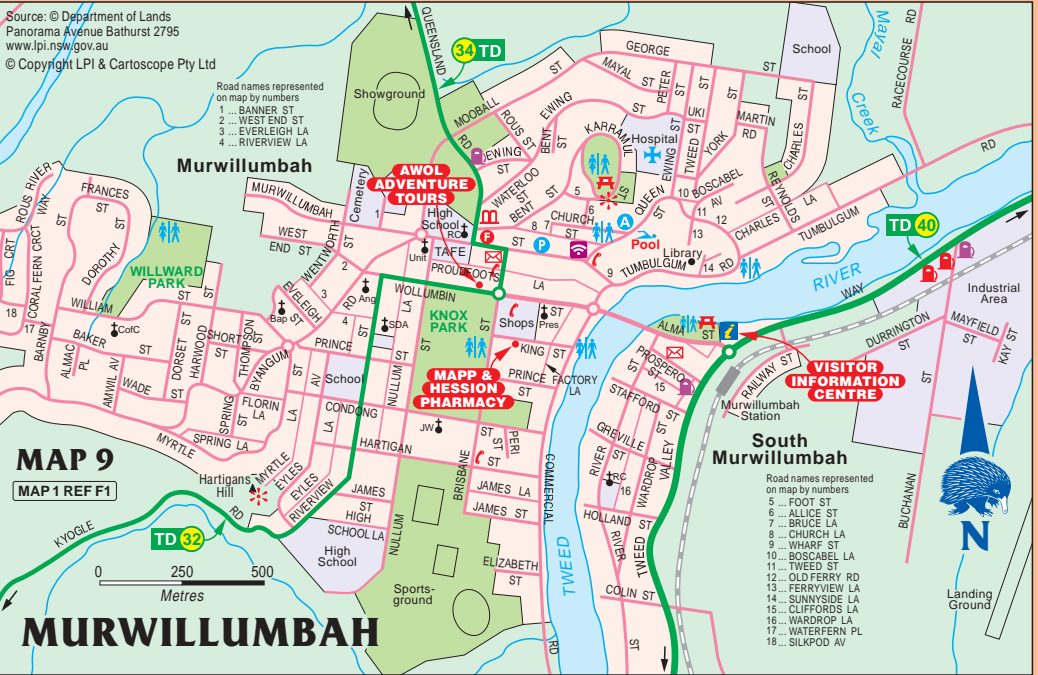

TO NUMINBAH 21km

Source: © Department of Lands
Panorama Avenue Bathurst 2795
www.lpi.nsw.gov.au
© Copyright LPI & Cartoscope Pty Ltd

TO KYOGLE 66km

TO TWEED HEADS 35km

TO BRUNSWICK HEADS 31km