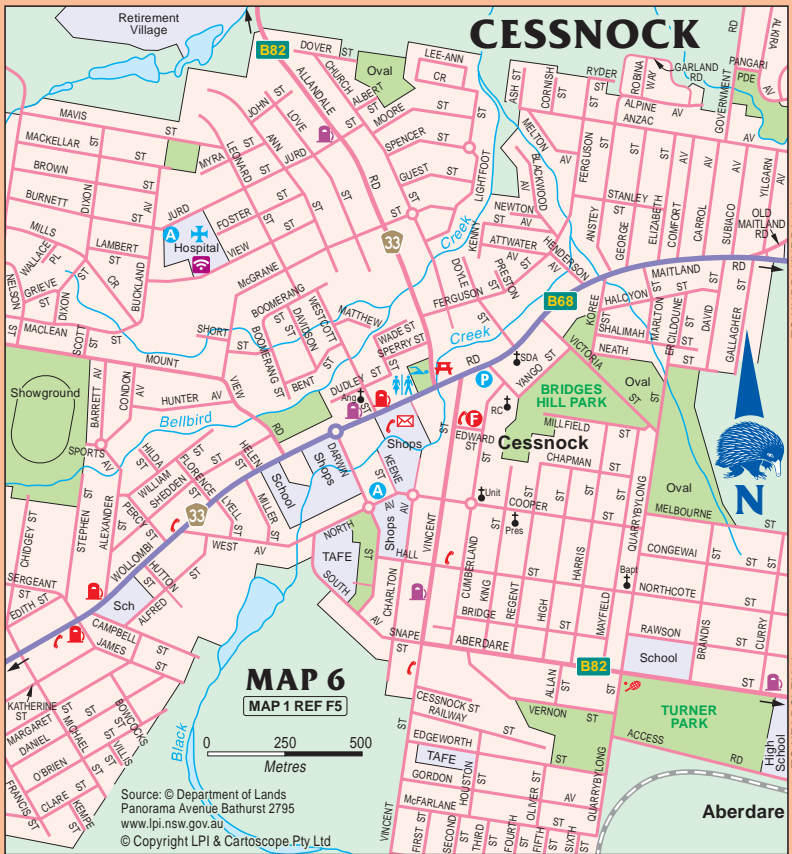

TO BRANXTON 22km

CESSNOCK

TO WOLLOMBI 28km

TO KURRI KURRI 14km,
MAITLAND 28km

TO KEARSLEY 5km,
FREEWAY 30km

CARTOSCOPE MAPS AND GUIDES

Log on to see detailed touring and holiday maps, information and to purchase maps and guides.

Click on the weblink below to log on

www.maps.com.au

Grab a map ... and plan your next getaway

www.lpi.nsw.gov.au

Click above for NSW Government map products

Land & Property Information