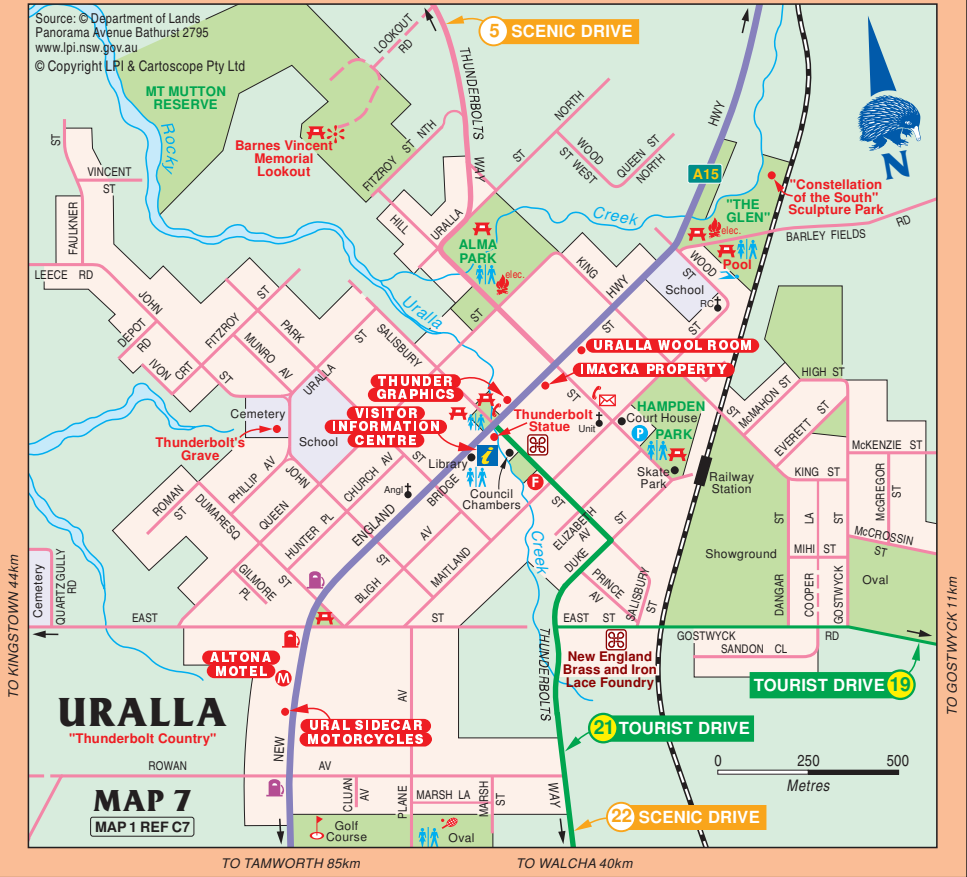

TO BUNDARRA 71km, INVERELL 115km

TO ARMIDALE 22km