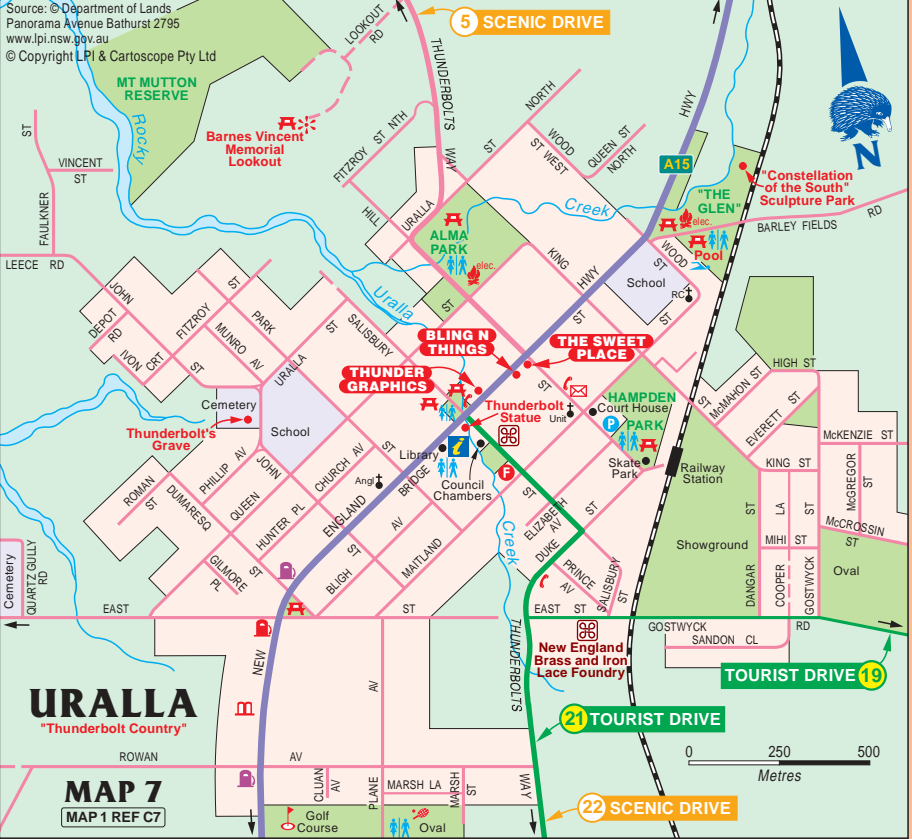

TO BUNDARRA 71km, INVERELL 115km

TO ARMIDALE 22km

TO TAMWORTH 85km

TO WALCHA 40km

CARTOSCOPE MAPS AND GUIDES

Log on to see detailed touring and holiday maps, information and to purchase maps and guides.

Click on the weblink below to log on

www.maps.com.au

Grab a map ... and plan your next getaway

www.lpi.nsw.gov.au

Click above for NSW Government map products

Land & Property
Information