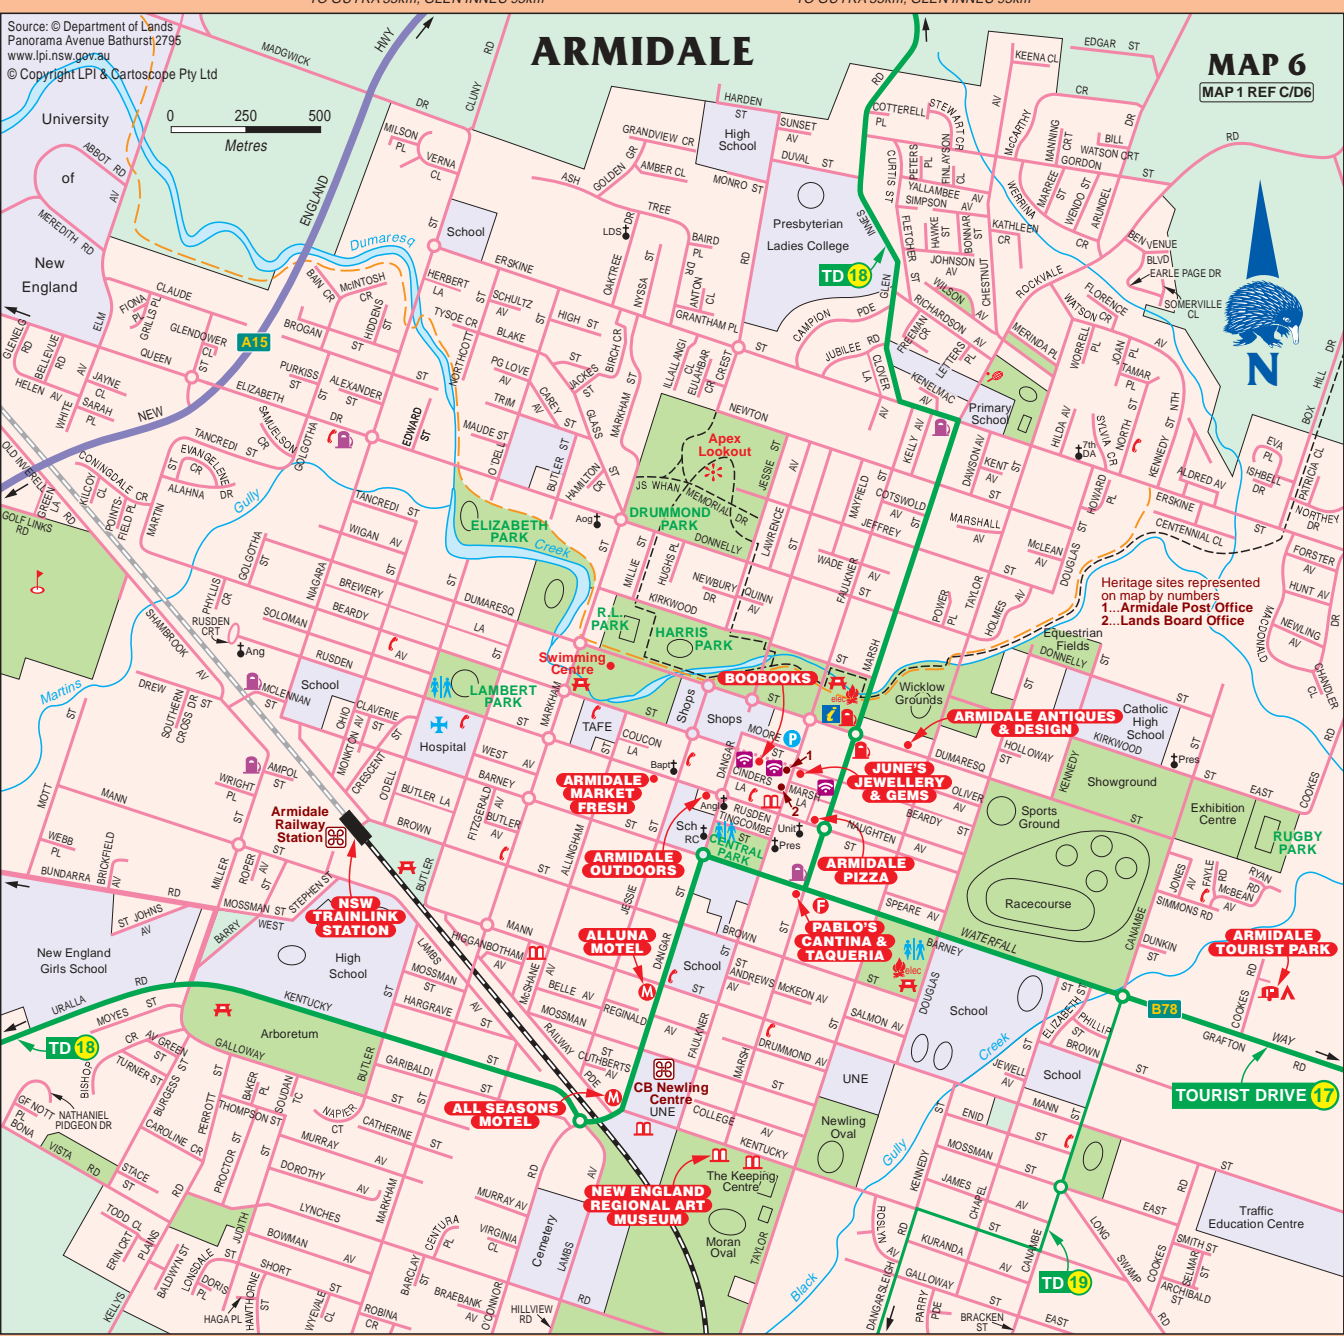

TO GUYRA 35km, GLEN INNES 95km

TO GUYRA 35km, GLEN INNES 95km

ARMIDALE

MAP 6
MAP 1 REF C/D6

Source: © Department of Lands
Panorama Avenue Bathurst 2795
www.lpi.nsw.gov.au
© Copyright LPI & Cartoscope Pty Ltd

TO AIRPORT 3km, URALLA 22km, TAMWORTH 110km
TO AIRPORT 3km, URALLA 22km, TAMWORTH 110km
TO AIRPORT 3km, URALLA 22km, TAMWORTH 110km

TO URALLA 22km

CARTOSCOPE MAPS AND GUIDES

Log on to see detailed touring and holiday maps, information and to purchase maps and guides.