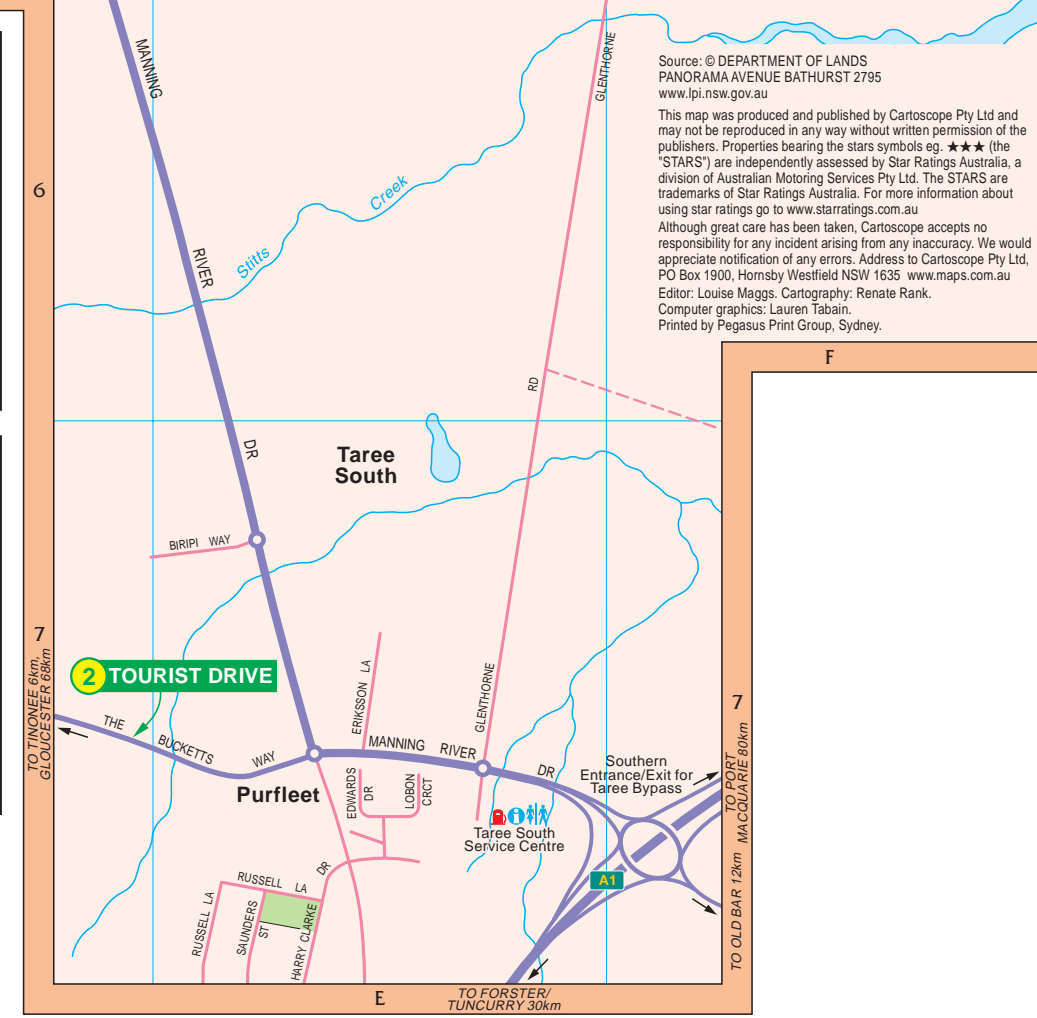

CARTOSCOPE MAPS AND GUIDES

Log on to see detailed touring and holiday maps, information and to purchase maps and guides.

www.maps.com.au

Grab a map ... and plan your next getaway

www.lpi.nsw.gov.au

Click above for NSW Government map products

NSW Land & Property Information