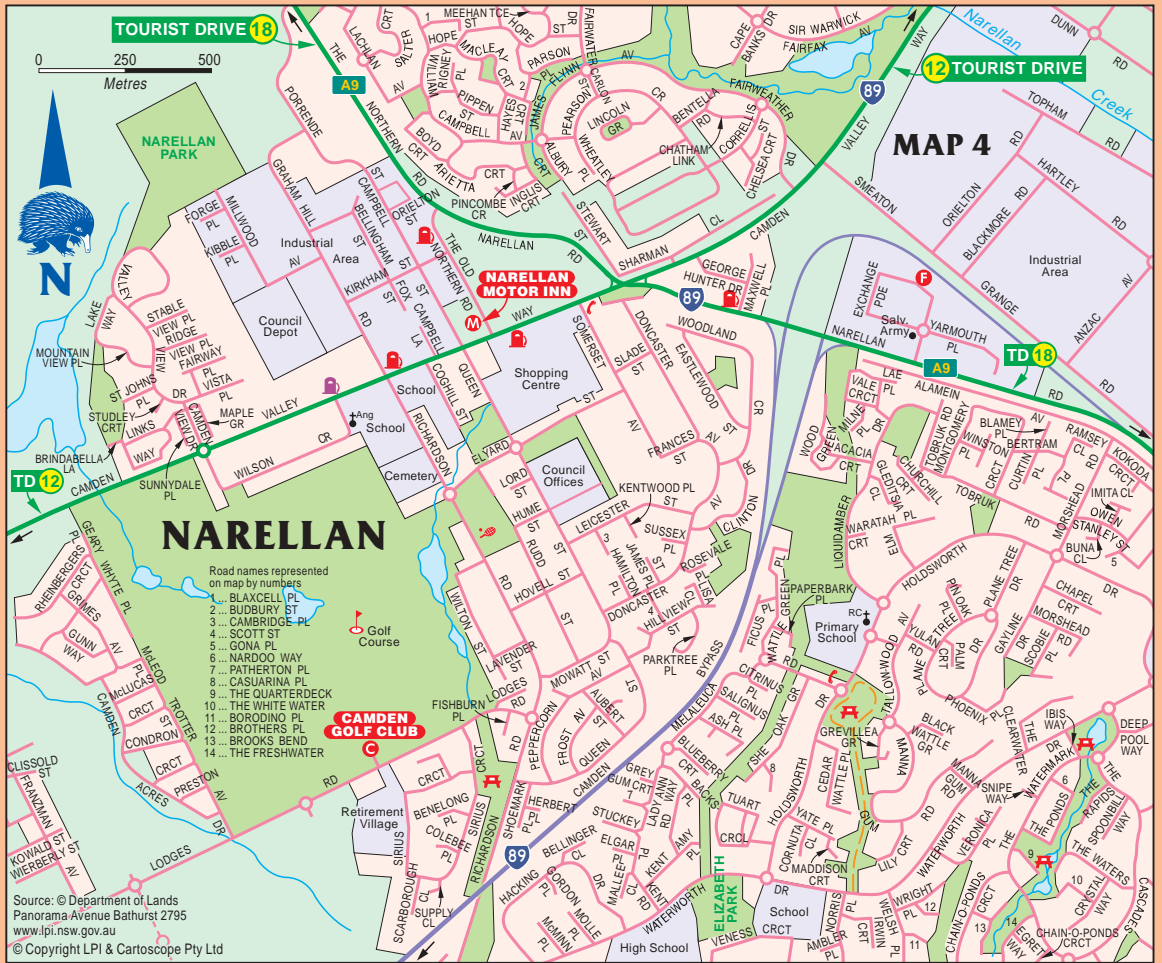

TO PENRITH 37km

TO LIVERPOOL 24km

CARTOSCOPE MAPS AND GUIDES

Log on to see detailed touring and holiday maps, information and to purchase maps and guides.

Click on the weblink below to log on

www.maps.com.au

Grab a map ...
and plan your next getaway

www.lpi.nsw.gov.au

Click above for NSW Government map products

Land & Property Information