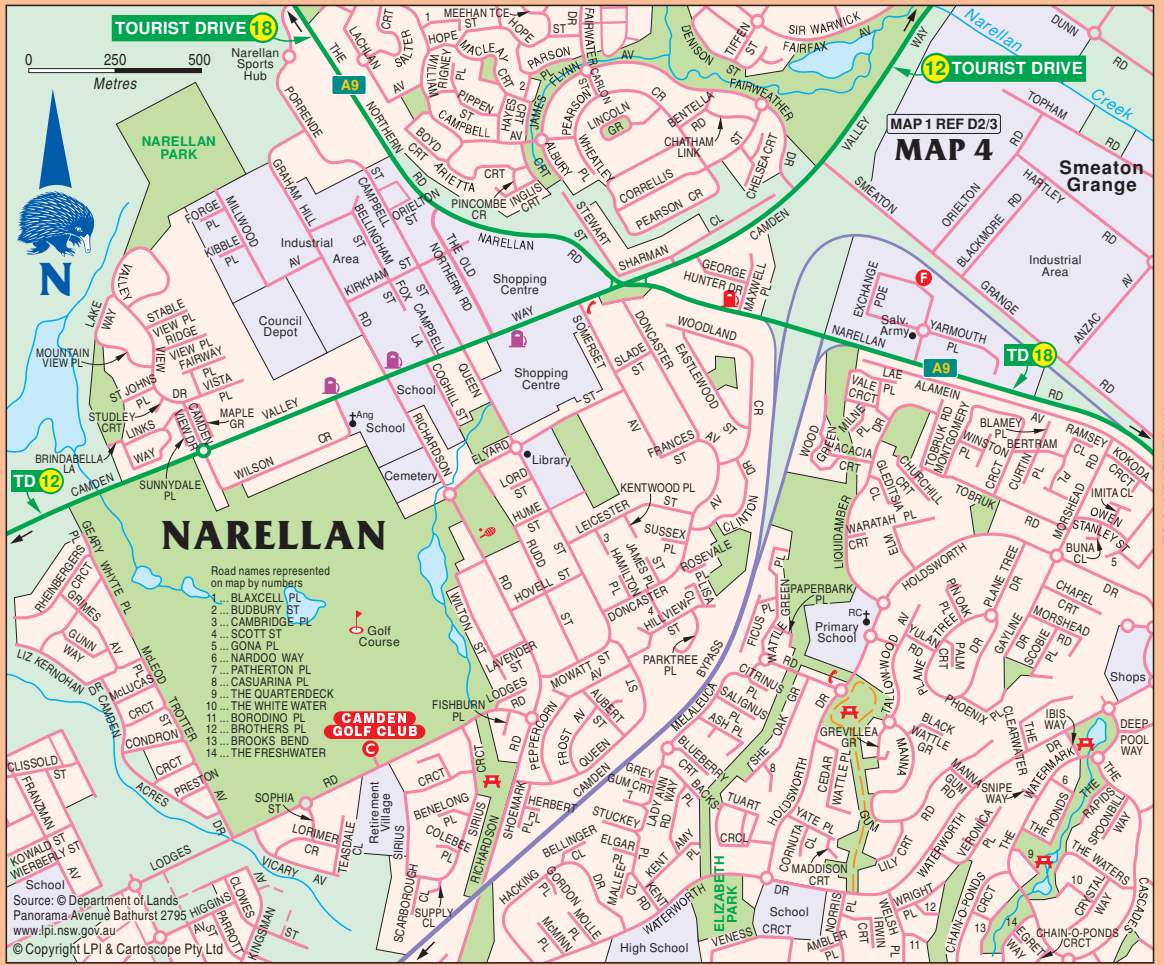

TO PENRITH 37km

TO LIVERPOOL 24km

TO PICTON 21km

CARTOSCOPE MAPS AND GUIDES

Log on to see detailed touring and holiday maps, information and to purchase maps and guides.

Click on the weblink below to log on