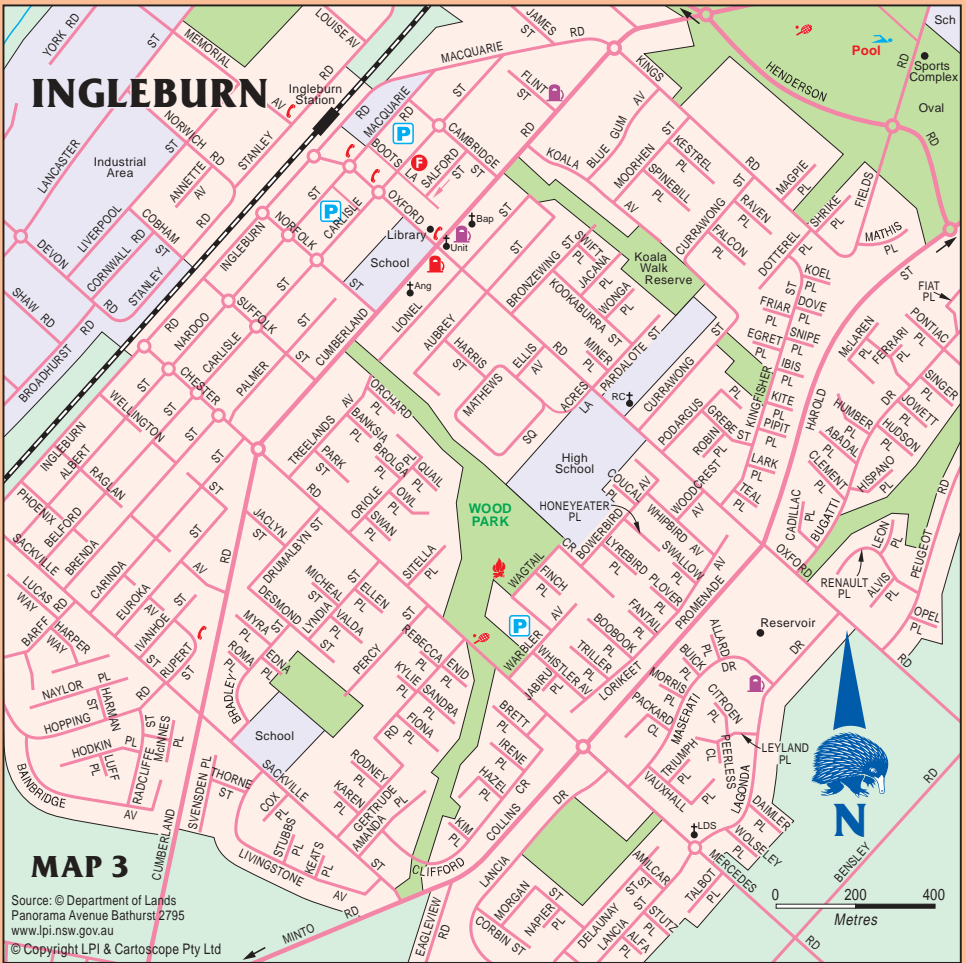

TO SOUTH WESTERN FREEWAY 2km

Source: © Department of Lands
 Panorama Avenue Bathurst 2795
 www.lpi.nsw.gov.au
 © Copyright LPI & Cartoscope Pty Ltd

TO CAMPBELLTOWN 6km

CARTOSCOPE MAPS AND GUIDES

Log on to see detailed
 touring and holiday maps,
 information and to purchase
 maps and guides.

**Click on the
 weblink below
 to log on**

www.maps.com.au

**Grab a map ...
 and plan your next getaway**

www.lpi.nsw.gov.au

Click above for NSW Government map products

**Land & Property
 Information**