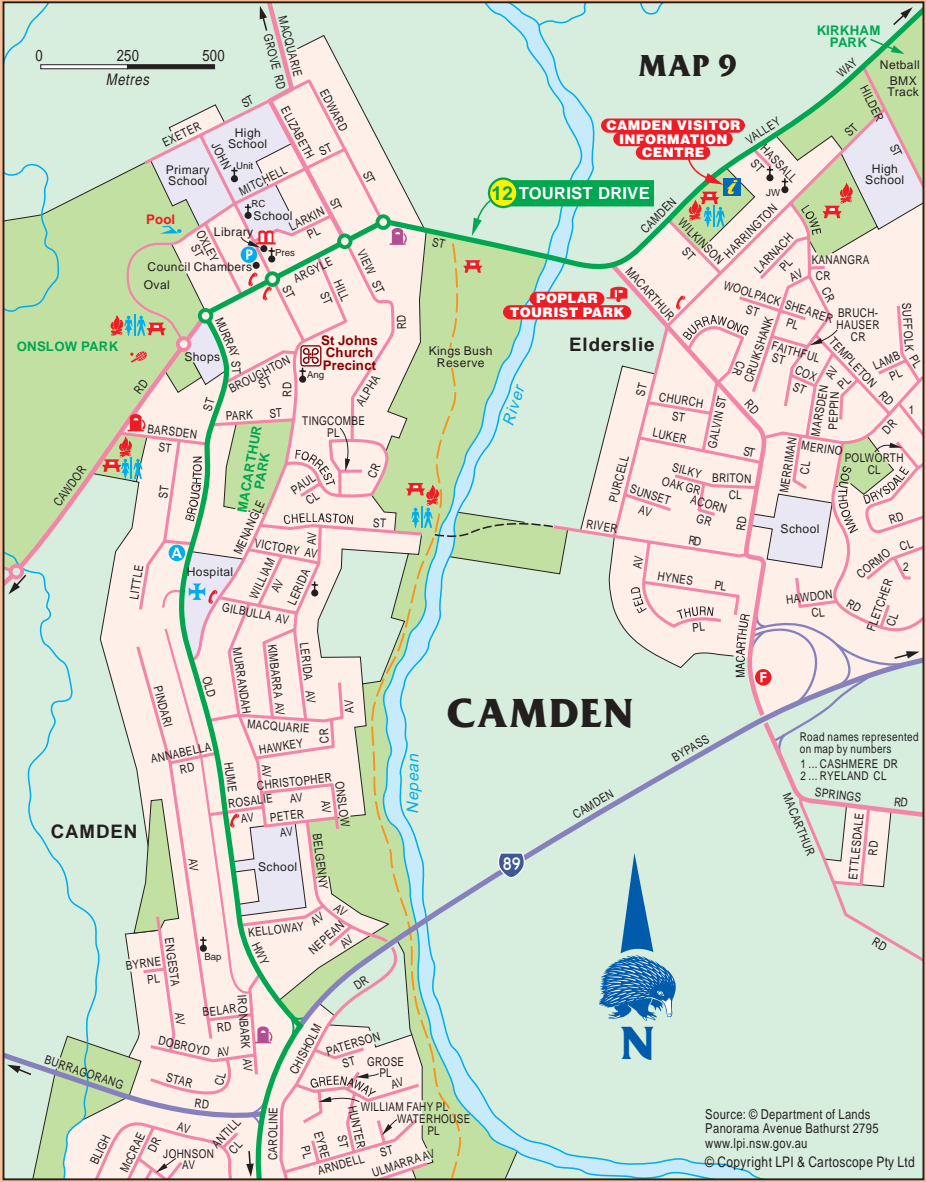

TO ORAN PARK 7km,
CAMDEN AIRPORT 2km

TO NARELLAN 5km

MAP 9

0 250 500
Metres

TO THE OAKS 13km

TO THE OAKS 13km

TO CAMPBELLTOWN 13km

TO PICTON 18km

CARTOSCOPE MAPS AND GUIDES

Log on to see detailed touring and holiday maps, information and to purchase maps and guides.

Click on the weblink below to log on

www.maps.com.au

Grab a map ... and plan your next getaway