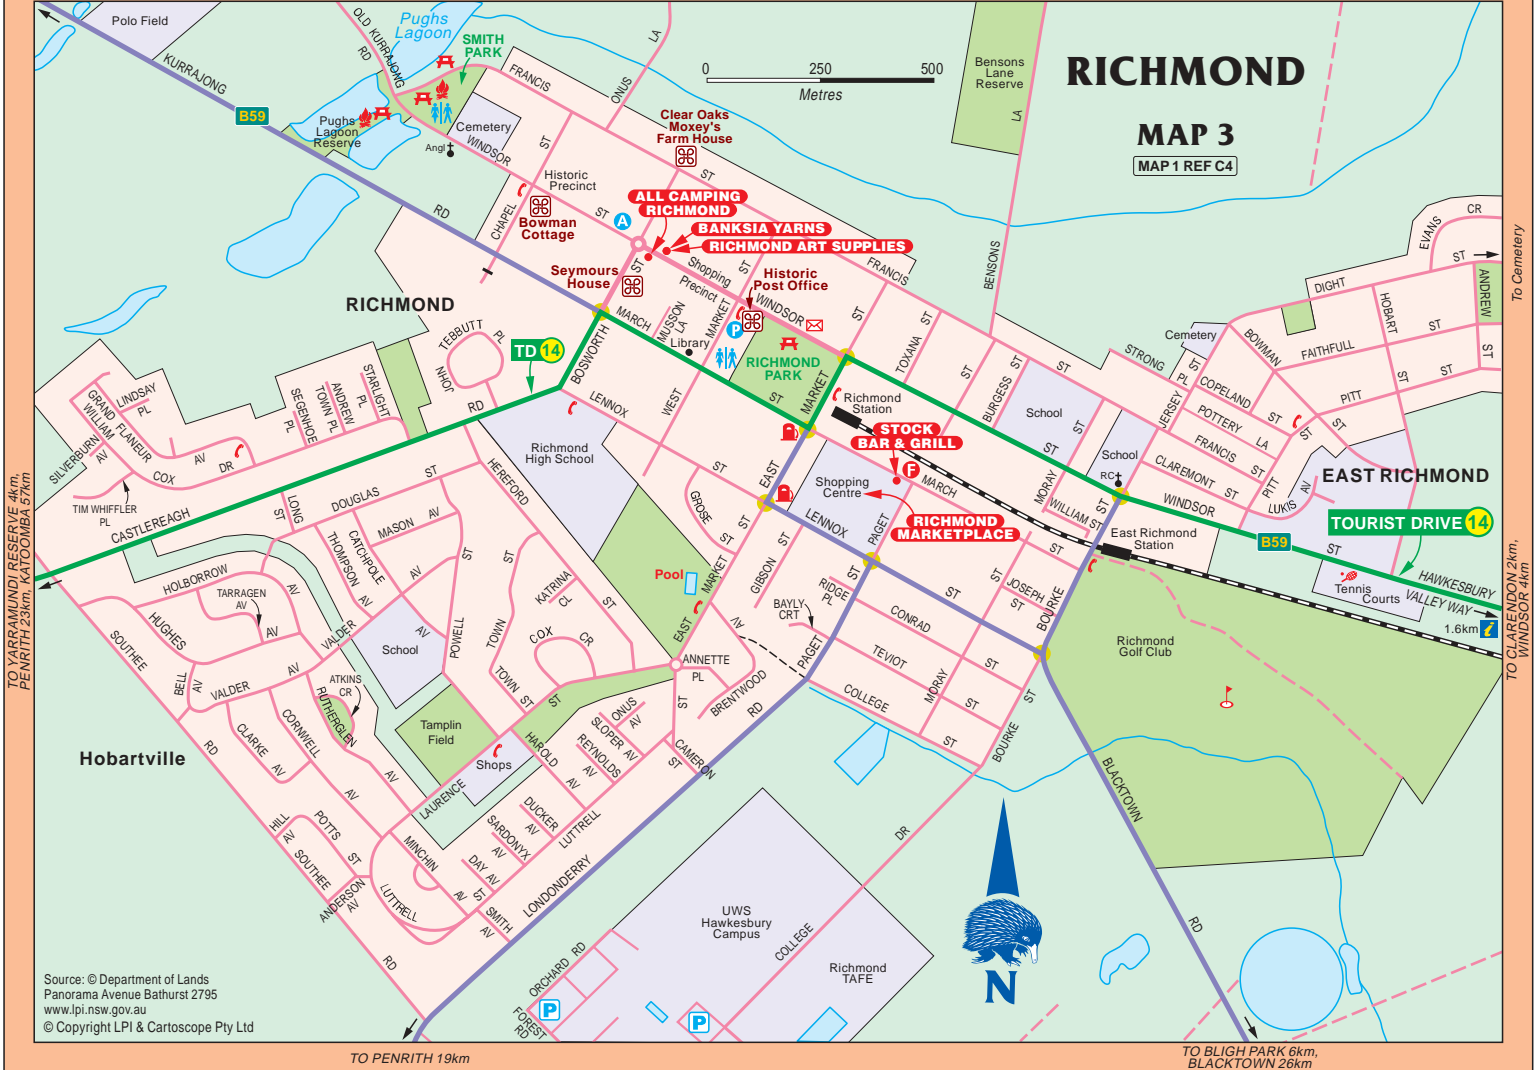

TO NORTH RICHMOND 2km,  
KURRAJONG 10km, LITHGOW 82km

Source: © Department of Lands  
Panorama Avenue Bathurst 2795  
www.lpi.nsw.gov.au  
© Copyright LPI & Cartoscope Pty Ltd

# CARTOSCOPE MAPS AND GUIDES

Log on to see detailed touring and holiday maps, information and to purchase maps and guides.

Click on the weblink below to log on

[www.maps.com.au](http://www.maps.com.au)

## Grab a map ... and plan your next getaway

[www.lpi.nsw.gov.au](http://www.lpi.nsw.gov.au)

Click above for NSW Government map products

**NSW** Land & Property Information