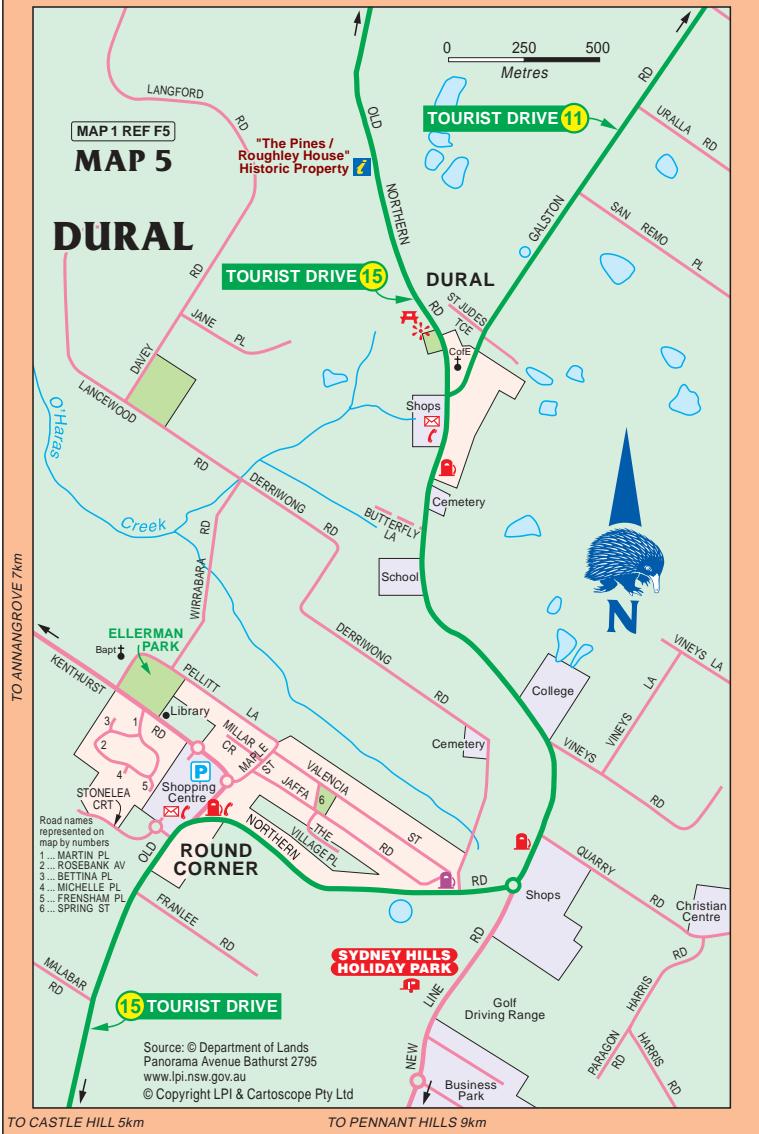

TO WISEMANS FERRY 40km

TO GALSTON 3km

CARTOSCOPE MAPS AND GUIDES

Log on to see detailed touring and holiday maps, information and to purchase maps and guides.

Click on the weblink below to log on

www.maps.com.au

Grab a map ...
and plan your next getaway

www.lpi.nsw.gov.au

Click above for NSW Government map products

Land & Property Information