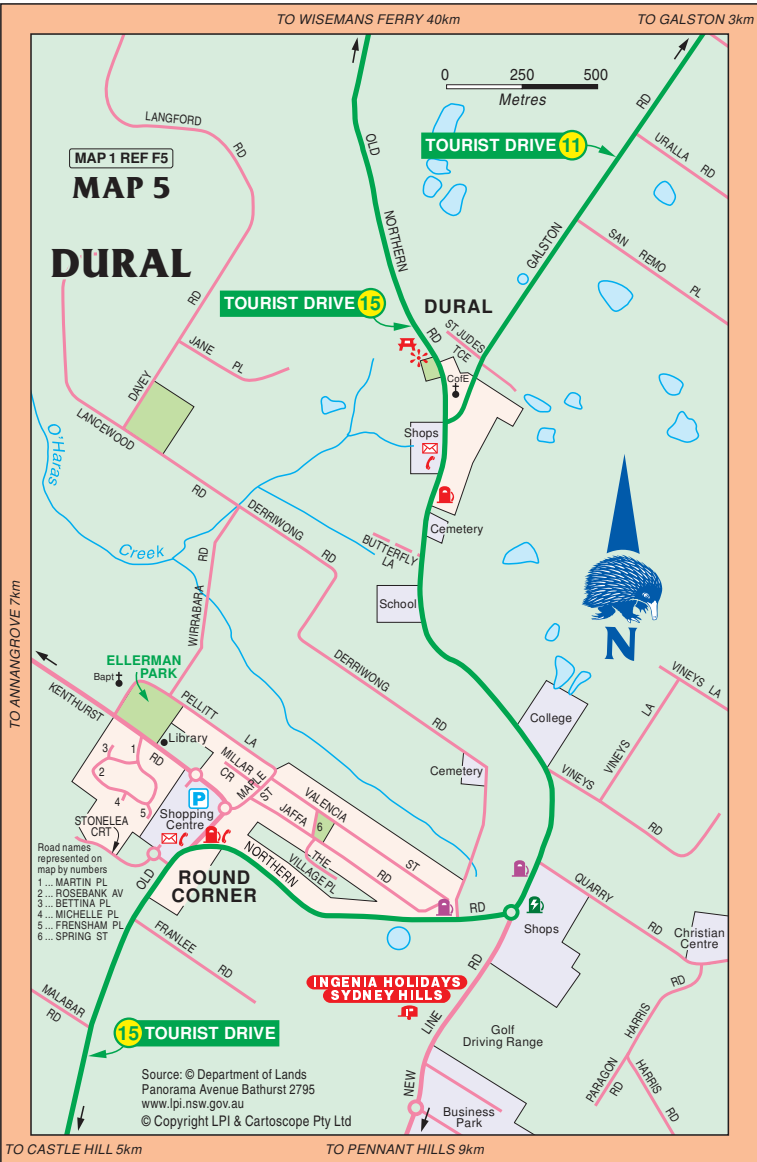

TO WISEMANS FERRY 40km

TO GALSTON 3km

# CARTOSCOPE MAPS AND GUIDES

Log on to see detailed touring and holiday maps, information and to purchase maps and guides.

Click on the weblink below to log on

[www.maps.com.au](http://www.maps.com.au)

**Grab a map ...**  
and plan your next getaway