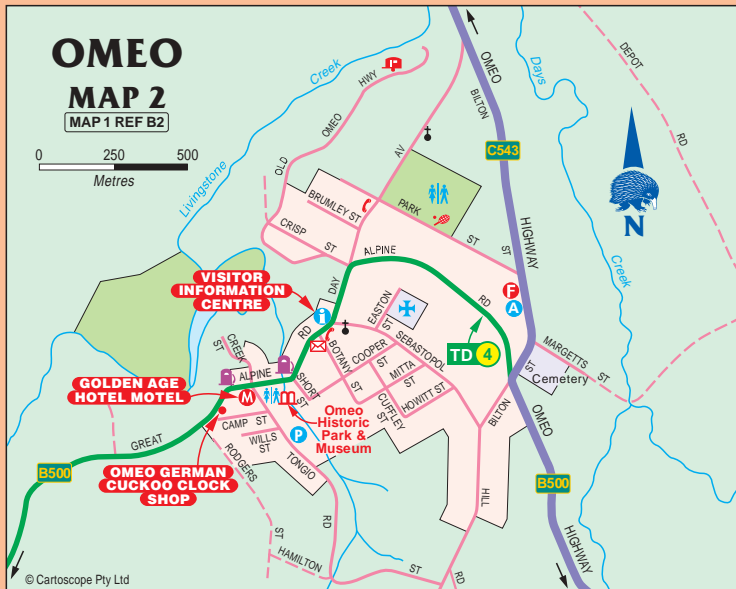

BENAMBRA 22km, FALLS CREEK 75km

OMEO

MAP 2

MAP 1 REF B2

0 250 500
Metres

DINNER PLAIN 56km

© Cartoscope Pty Ltd

BAIRNSDALE 121km

CARTOSCOPE MAPS AND GUIDES

Log on to see detailed touring and holiday maps, information and to purchase maps and guides.

Click on the weblink below to log on

www.maps.com.au

Grab a map ...
and plan your next getaway