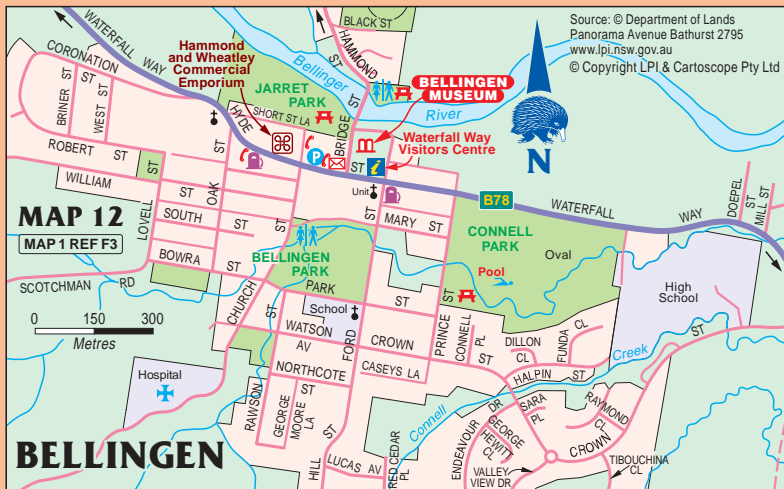

TO DORRIGO 33km

TO GLENIFFER 10km

Source: © Department of Lands
Panorama Avenue Bathurst 2795
www.lpi.nsw.gov.au
© Copyright LPI & Cartoscope Pty Ltd

TO COFFS HARBOUR 34km

CARTOSCOPE MAPS AND GUIDES

Log on to see detailed touring and holiday maps, information and to purchase maps and guides.

Click on the weblink below to log on

www.maps.com.au

Grab a map ...
and plan your next getaway

www.lpi.nsw.gov.au

Click above for NSW Government map products

Land & Property Information