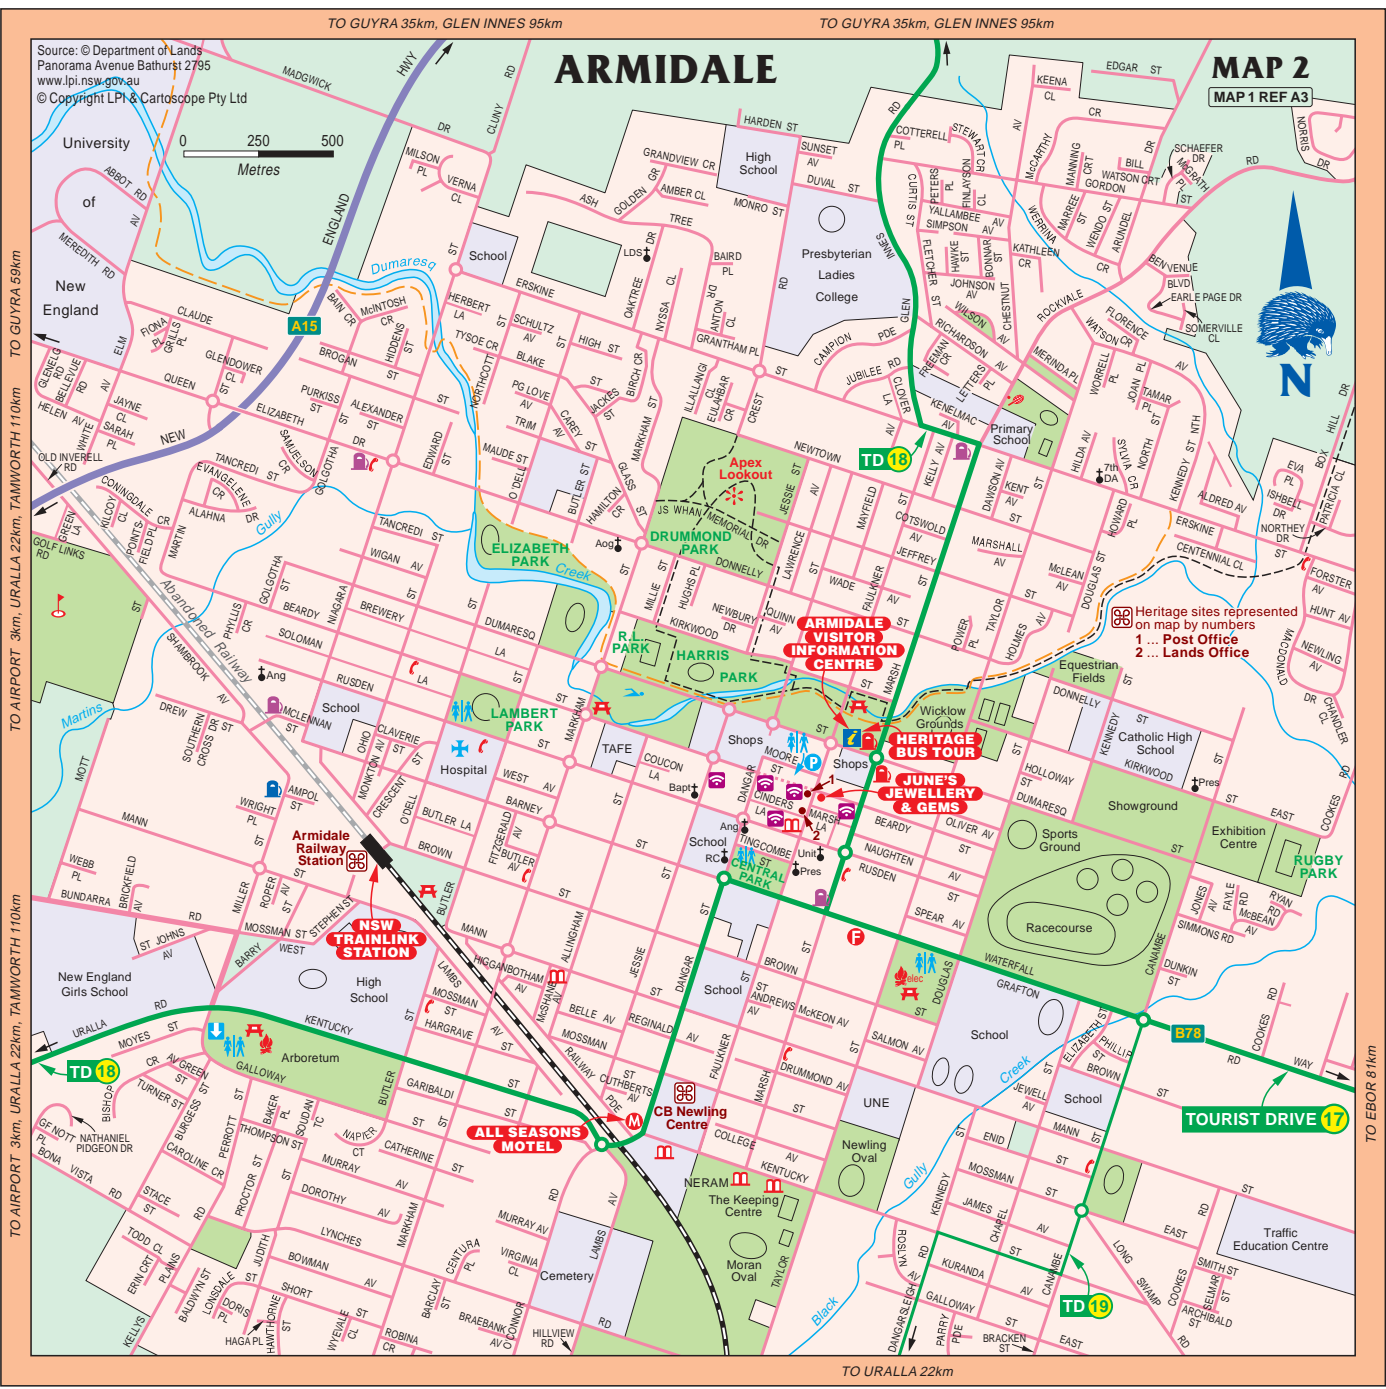

TO GUYRA 35km, GLEN INNES 95km

TO GUYRA 35km, GLEN INNES 95km

MAP 2
MAP 1 REF A3

Source: © Department of Lands
Panorama Avenue Bathurst 2795
www.lpi.nsw.gov.au
© Copyright LPI & Cartoscope Pty Ltd

TO URALLA 22km

CARTOSCOPE MAPS AND GUIDES

Log on to see detailed touring and holiday maps, information and to purchase maps and guides.

Click on the weblink below to log on

www.maps.com.au

Grab a map ... and plan your next getaway