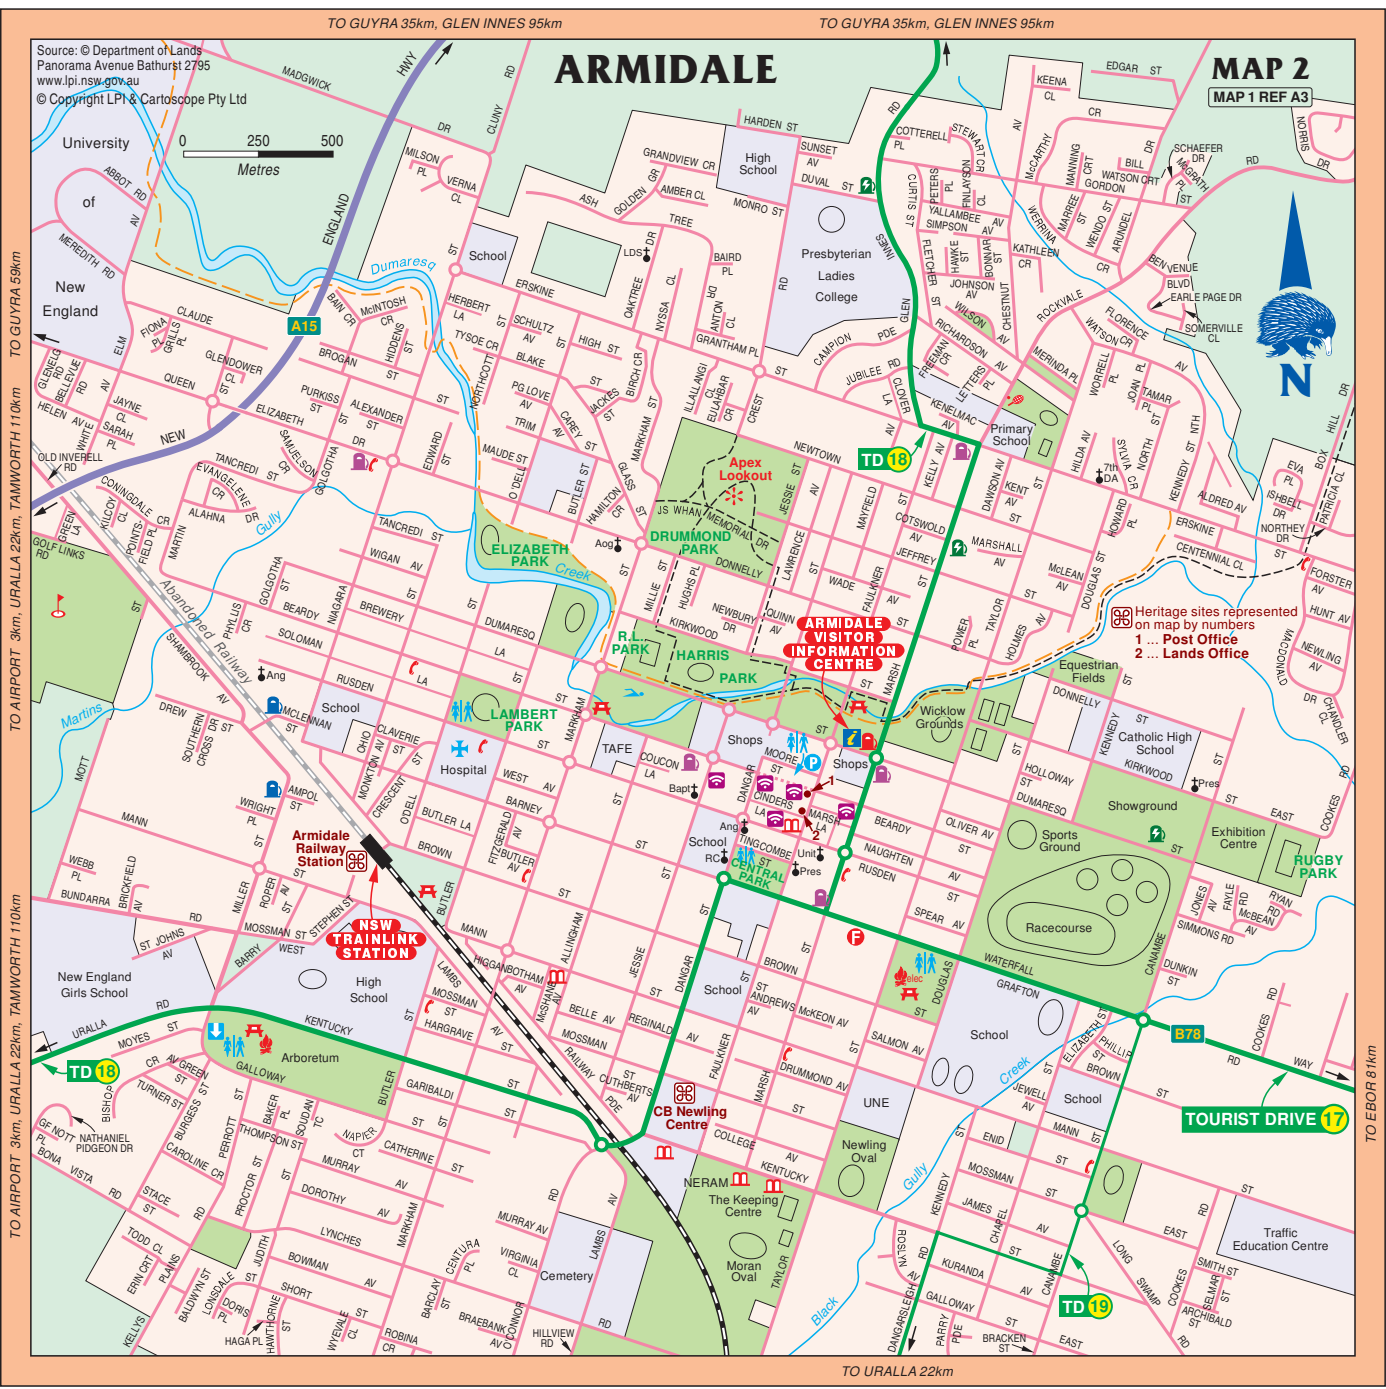

TO GUYRA 35km, GLEN INNES 95km

TO GUYRA 35km, GLEN INNES 95km

MAP 2  
MAP 1 REF A3

Source: © Department of Lands  
Panorama Avenue Bathurst 2795  
www.jp1.nsw.gov.au  
© Copyright LPI & Cartoscope Pty Ltd

TO URALLA 22km