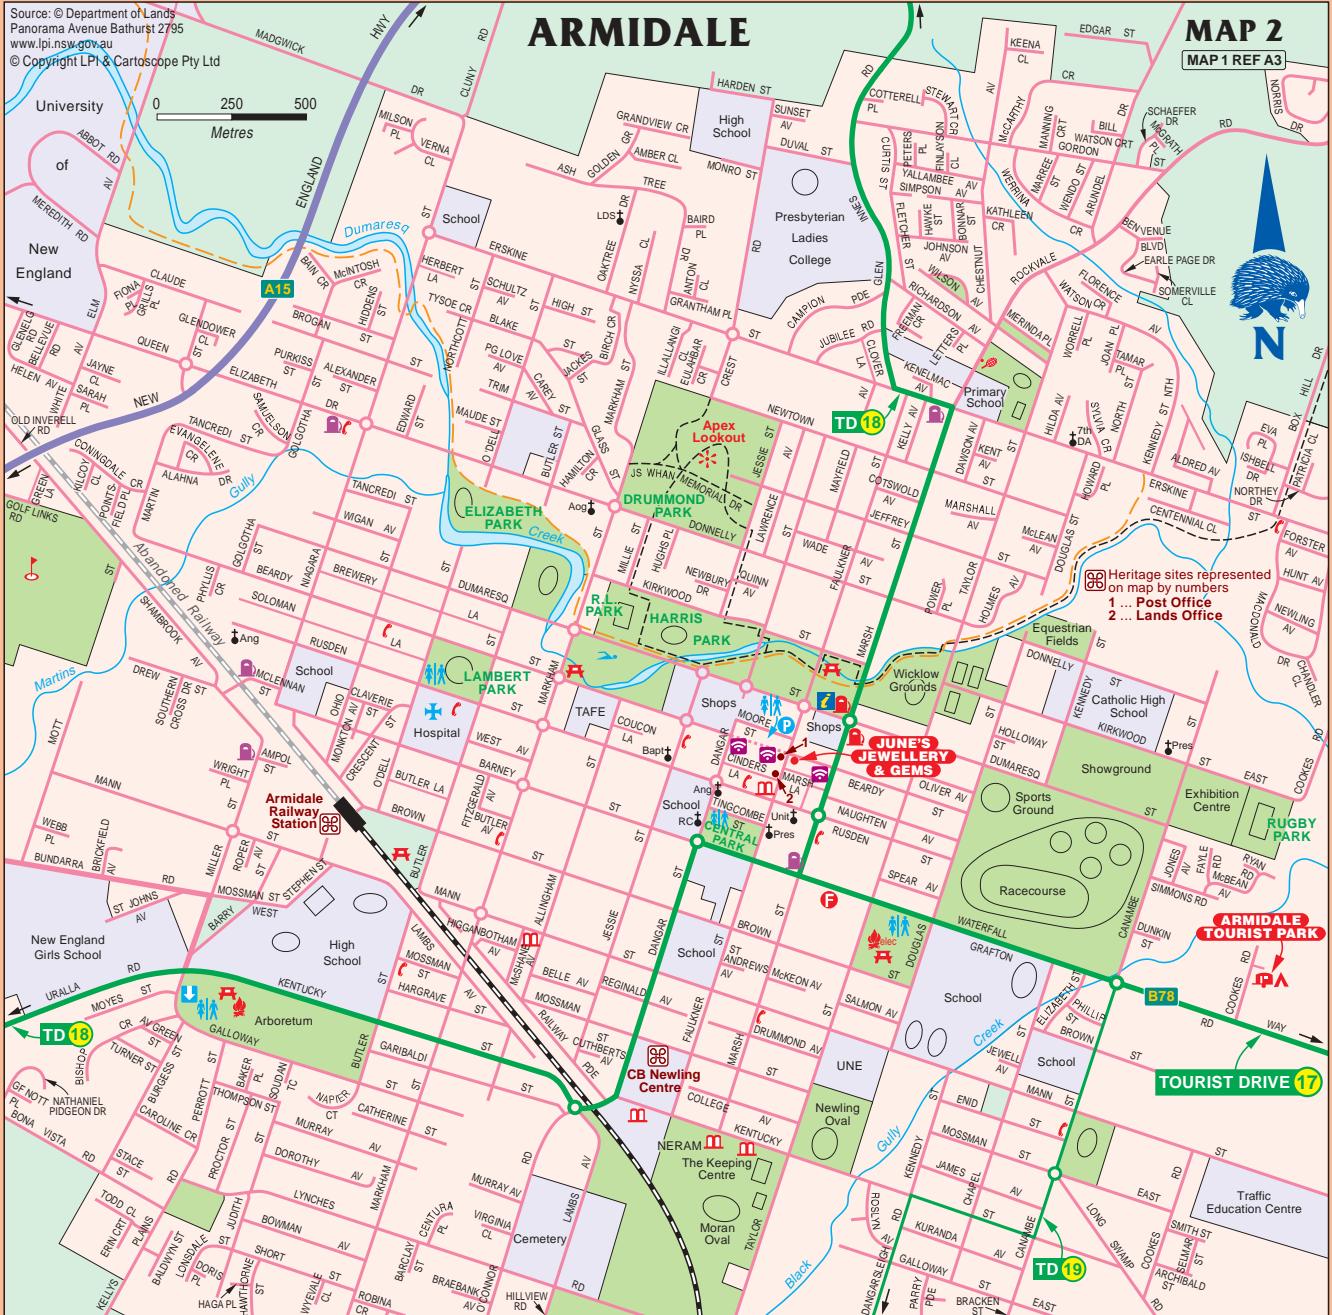

TO GUYRA 35km, GLEN INNES 95km

TO GUYRA 35km, GLEN INNES 95km

MAP 2
MAP 1 REF A3

Source: © Department of Lands
Panorama Avenue Bathurst 2795
www.lpi.nsw.gov.au
© Copyright LPI & Cartoscope Pty Ltd

ARMIDALE

0 250 500
Metres

TO GUYRA 59km

TO AIRPORT 3km, URALLA 22km, TAMMORTH 110km

TO AIRPORT 3km, URALLA 22km, TAMMORTH 110km

TO EBOR 81km

TO URALLA 22km

CARTOSCOPE MAPS AND GUIDES

Log on to see detailed touring and holiday maps, information and to purchase maps and guides.

Click on the weblink below to log on

www.maps.com.au

Grab a map ... and plan your next getaway

www.lpi.nsw.gov.au

Click above for NSW Government map products

Land & Property
Information