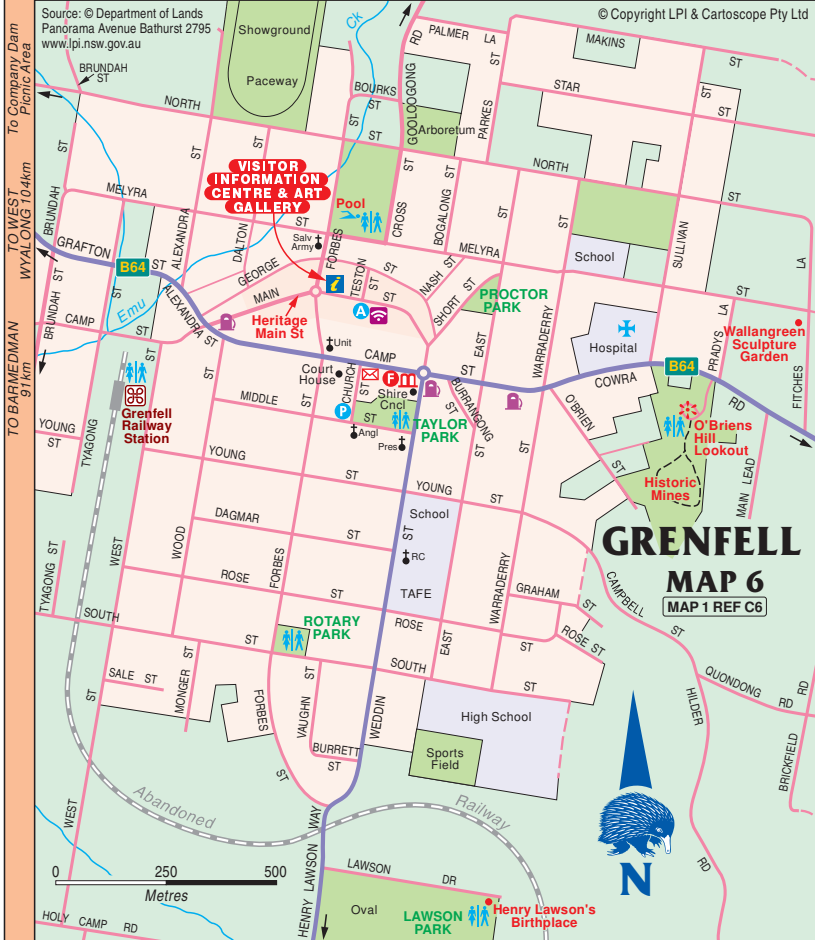

TO GOOLOONG 45km

© Copyright LPI & Cartoscope Pty Ltd

TO YOUNG 52km

TO COWRA 56km

CARTOSCOPE MAPS AND GUIDES

Log on to see detailed touring and holiday maps, information and to purchase maps and guides.

Click on the weblink below to log on

www.maps.com.au

Grab a map ... and plan your next getaway

www.lpi.nsw.gov.au

Click above for NSW Government map products

**Land & Property
Information**