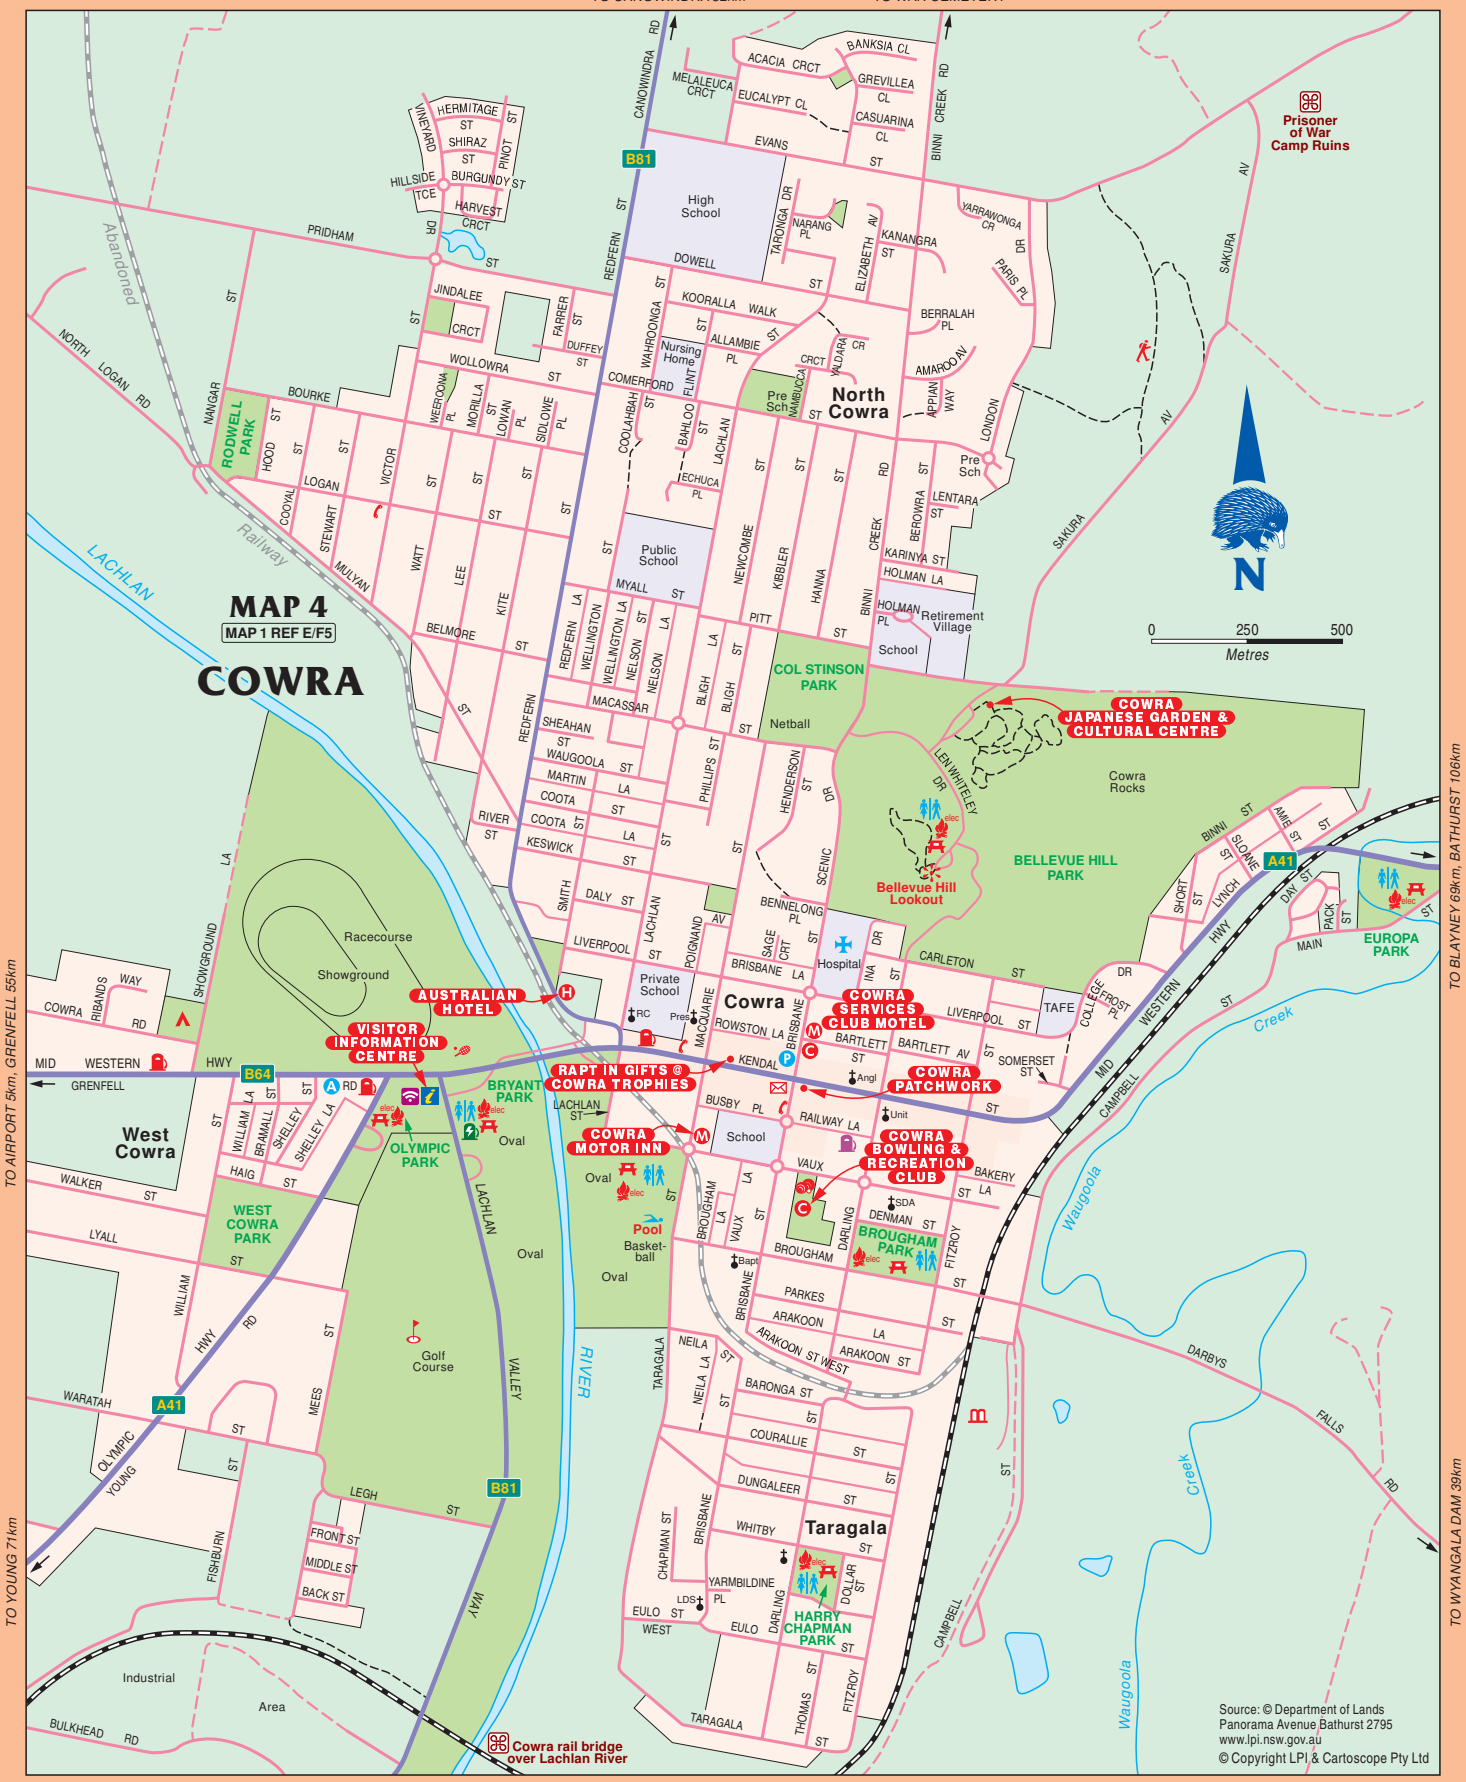

TO CANOWINDRA 32km

TO WAR CEMETERY

Prisoner of War Camp Ruins

0 250 500 Metres

MAP 4 MAP 1 REF E/F5 COWRA

TO AIRPORT 5km, GRENFELL 55km

TO YOUNG 71km

TO BLAYNEY 69km, BATHURST 106km

TO WYANGALA DAM 39km

Source: © Department of Lands
Panorama Avenue Bathurst 2795
www.lpi.nsw.gov.au
© Copyright LPI & Cartoscope Pty Ltd

CARTOSCOPE MAPS AND GUIDES

Log on to see detailed touring and holiday maps, information and to purchase maps and guides.

Click on the weblink below to log on

www.maps.com.au

Grab a map ... and plan your next getaway

www.lpi.nsw.gov.au

Click above for NSW Government map products

 Land & Property Information