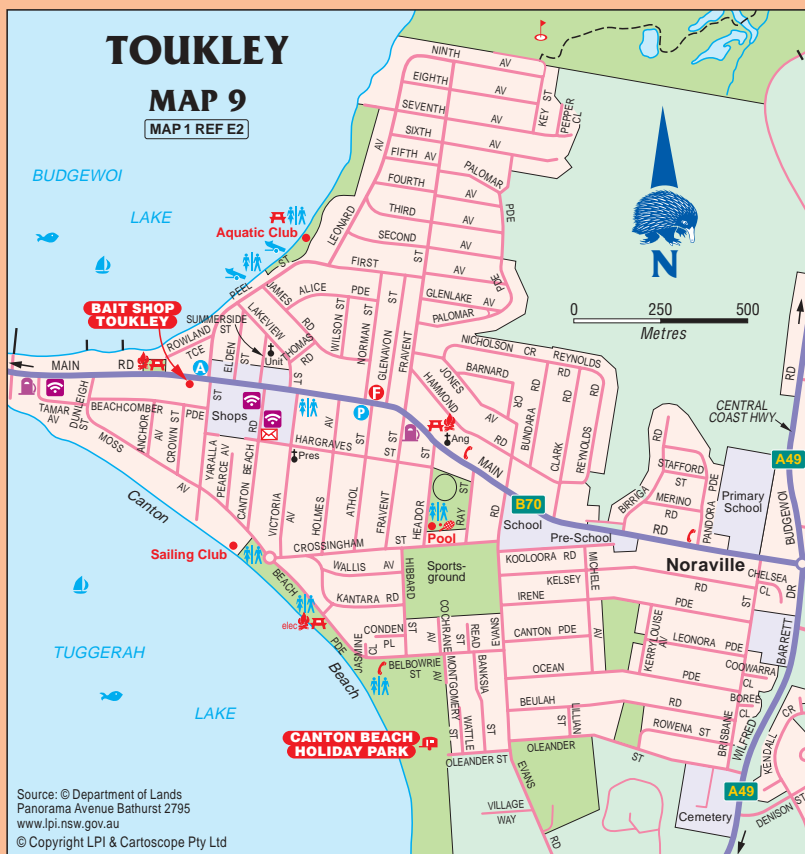

TOUKLEY

MAP 9

MAP 1 REF E2

TO PACIFIC HIGHWAY 4km

TO BUDGEWOI 5km

TO NORAH HEAD 2km

TO THE ENTRANCE 12km

Source: © Department of Lands
Panorama Avenue Bathurst 2795
www.lpi.nsw.gov.au
© Copyright LPI & Cartoscope Pty Ltd

CARTOSCOPE MAPS AND GUIDES

Log on to see detailed touring and holiday maps, information and to purchase maps and guides.

Click on the weblink below to log on

www.maps.com.au

Grab a map ...
and plan your next getaway