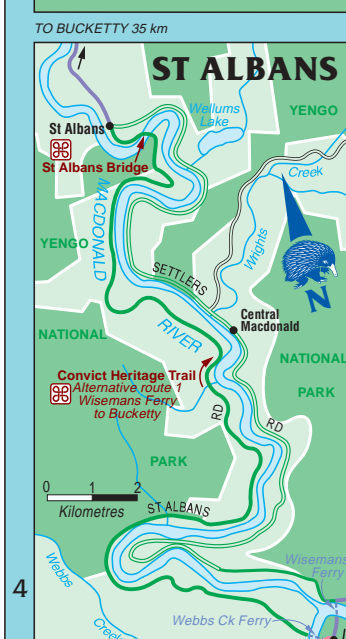

MAP 1 CENTRAL COAST REGION

- Motorway, highway.....
- Major road, secondary road.....
- Tertiary road, scenic drive, unsealed road.....
- Railway, ferry, cycleway.....
- 4WD track with locked gate, walking track.....
- Accredited Visitor Information Centre, parking.....
- Police, ambulance, petrol & gas, petrol only.....
- Visitor Information Centre, hospital, lookout.....
- Motel, hotel, caravan park, bed & breakfast.....
- Holiday units, resort/retreat, camping, cottage/cabin.....
- Picnic area, toilets, disabled toilets, barbecue.....
- Boat hire, boat launch, sailing, heritage site.....
- Club, firestation, wheelchair access, fishing.....
- Geological site, bowling, swimming, horse riding.....
- Bushwalking, tennis, water, telephone.....
- Golf, lighthouse, wifi hotspot.....
- St Forest/Nat Pk boundary, council boundary.....

CARTOSCOPE MAPS AND GUIDES
Log on to see detailed touring and holiday maps, information and to purchase maps and guides.
Click on the weblink below to log on
www.maps.com.au

Grab a map ... and plan your next getaway
www.lpi.nsw.gov.au
Click above for NSW Government map products
Land & Property Information