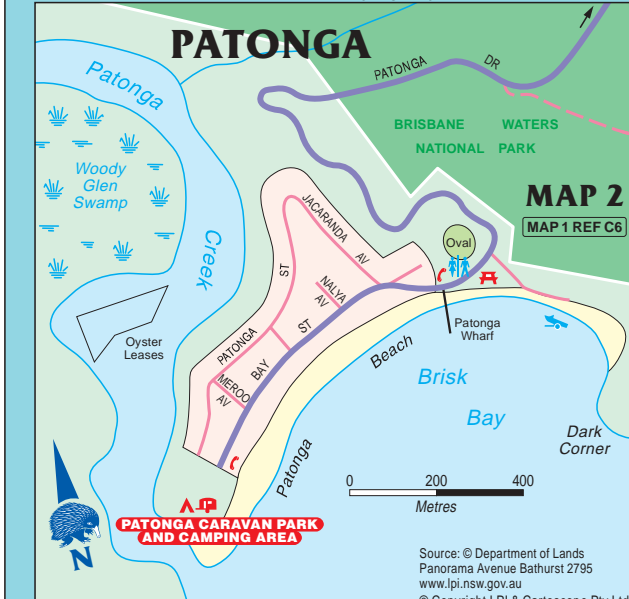

MAP 1 CENTRAL COAST REGION

- Motorway, highway.....
- Major road, secondary road.....
- Tertiary road, scenic drive, unsealed road.....
- Railway, ferry, cycleway.....
- 4WD track with locked gate, walking track.....
- Accredited Visitor Information Centre, parking.....
- Police, ambulance, petrol & gas, petrol only.....
- Visitor Information Centre, hospital, lookout.....
- Motel, hotel, caravan park, bed & breakfast.....
- Holiday units, resort/retreat, camping, cottage/cabin.....
- Picnic area, toilets, disabled toilets, barbecue.....
- Boat hire, boat launch, sailing, heritage site.....
- Club, firestation, wheelchair access, fishing.....
- Geological site, bowling, swimming, horse riding.....
- Bushwalking, tennis, water, telephone.....
- Golf, lighthouse, wifi hotspot.....
- St Forest/Nat Pk boundary, council boundary.....

CARTOSCOPE MAPS AND GUIDES
Log on to see detailed touring and holiday maps, information and to purchase maps and guides.
Click on the weblink below to log on
www.maps.com.au

Grab a map ... and plan your next getaway
www.lpi.nsw.gov.au
Click above for NSW Government map products
Land & Property Information